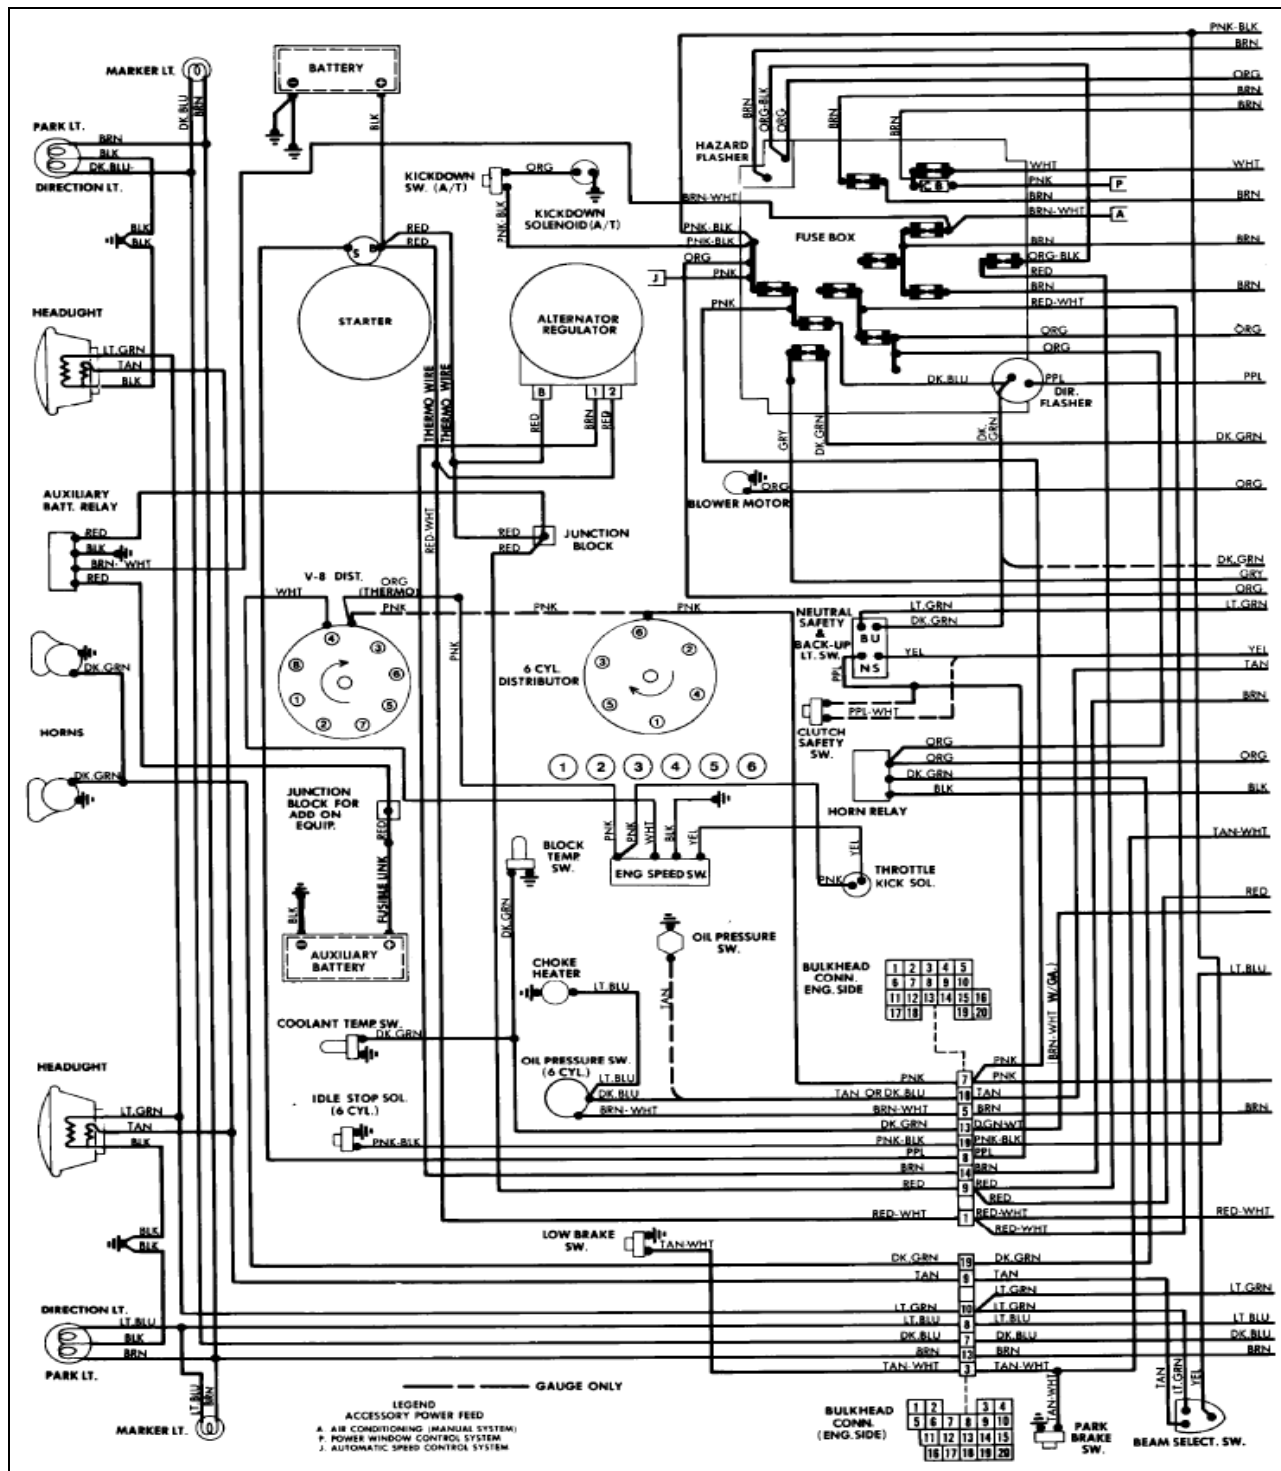

PRODEMAND

YMMS: 1979 Chevrolet Chevy Van G30
Engine: 5.7L Eng
VIN:

May 3, 2021
License:
Odometer:

WIRING DIAGRAMS

Fig 1: Wiring Diagrams - "G" Models (1 Of 2)

Courtesy of GENERAL MOTORS COMPANY