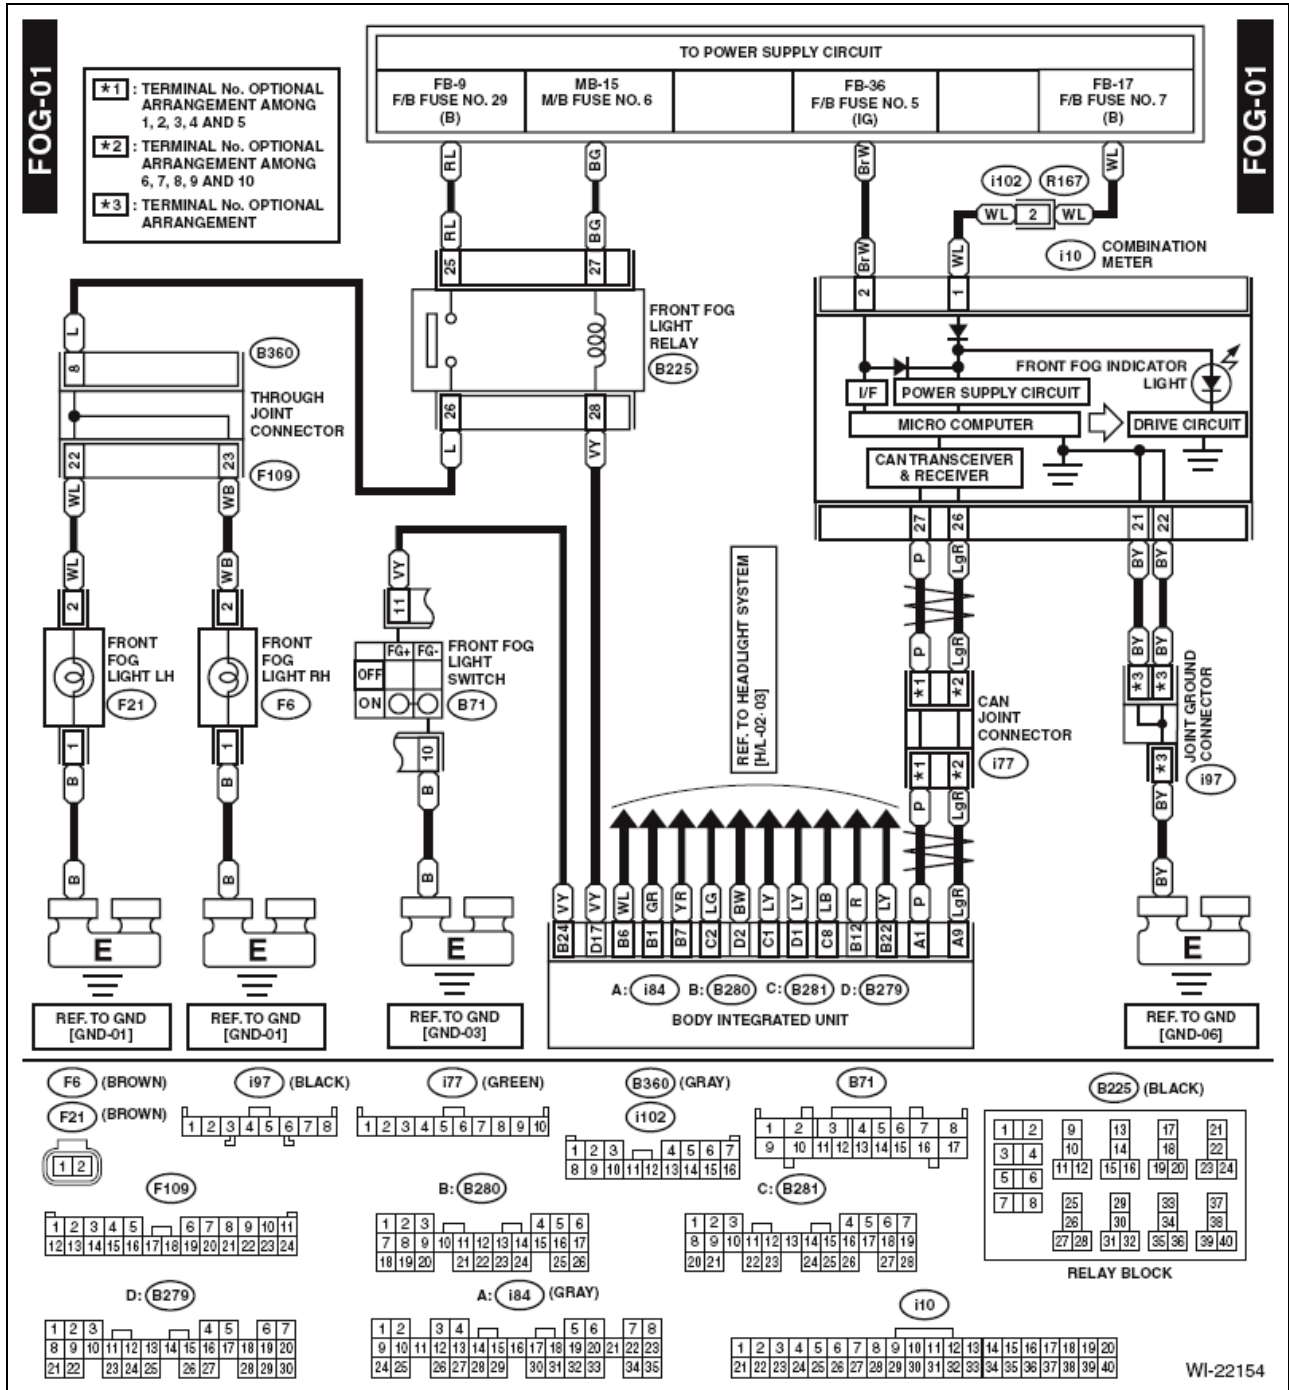

PRODEMAND

YMMS: 2009 Subaru Impreza 2.5i
Engine: 2.5L Eng
VIN:

Apr 25, 2021
License:
Odometer:

Fig 1: Front Fog Light System Wiring Diagram

Courtesy of SUBARU OF AMERICA, INC.