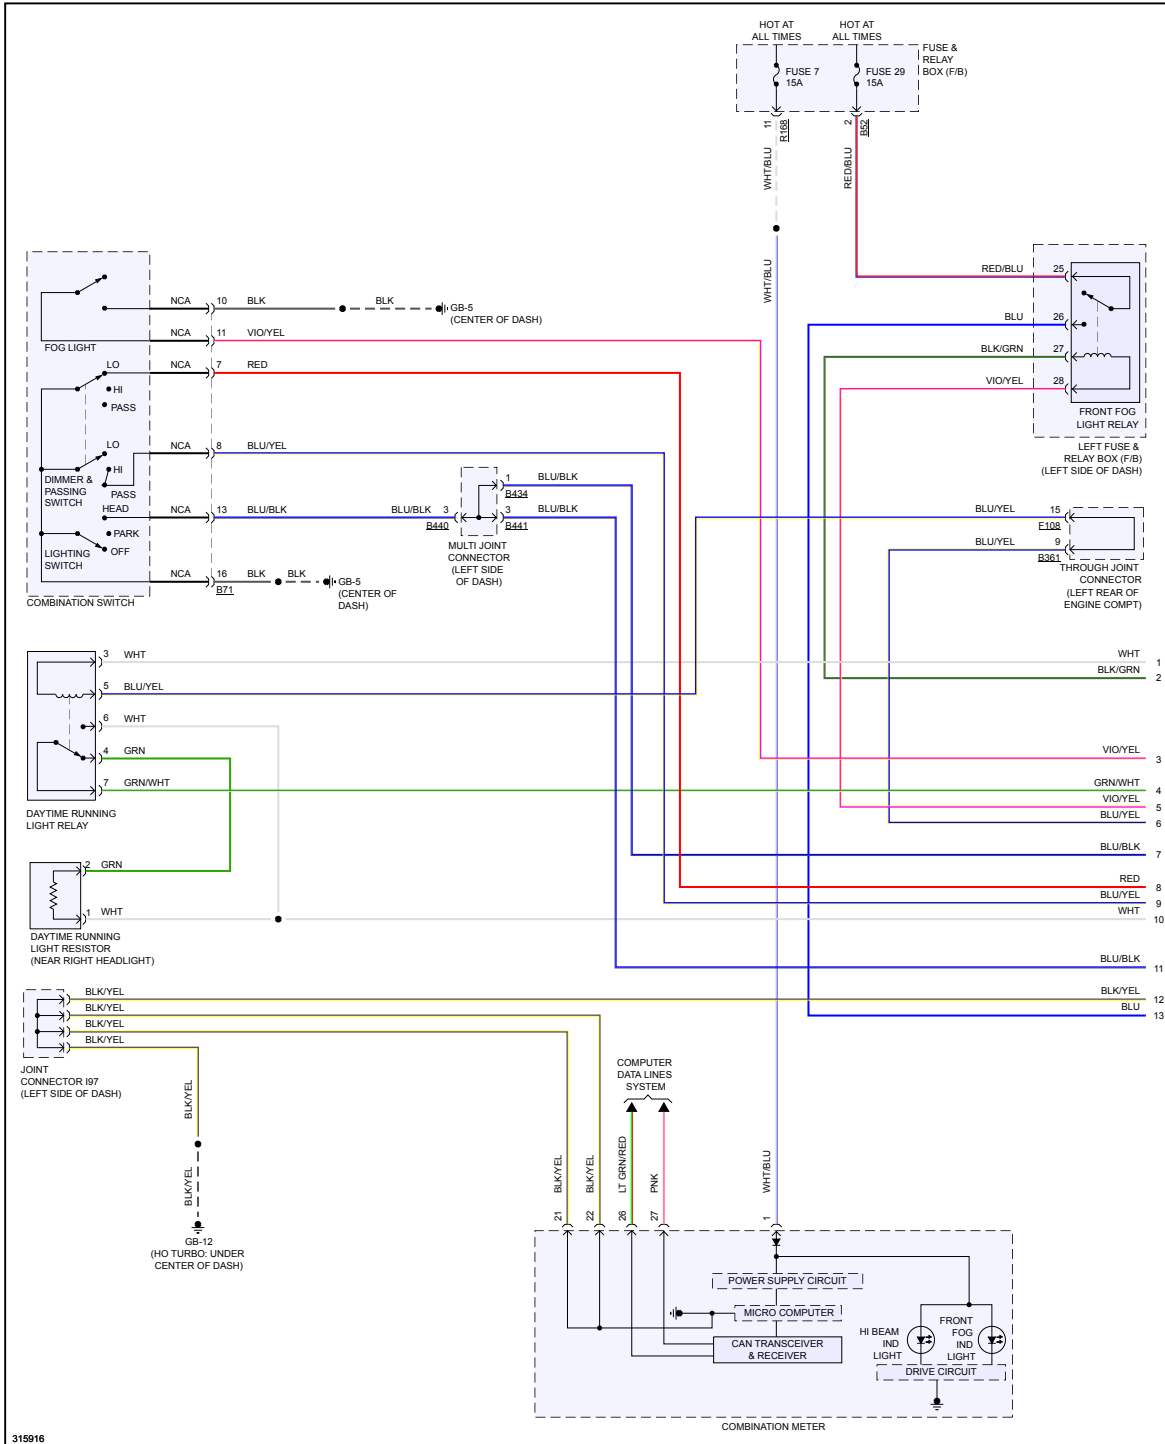

PRODEMAND

YMMS: 2009 Subaru Impreza 2.5i
Engine: 2.5L Eng
VIN:

Apr 25, 2021
License:
Odometer:

HEADLIGHTS

Fig 1: Headlights Circuit (1 of 2)

Fig 2: Headlights Circuit (2 of 2)