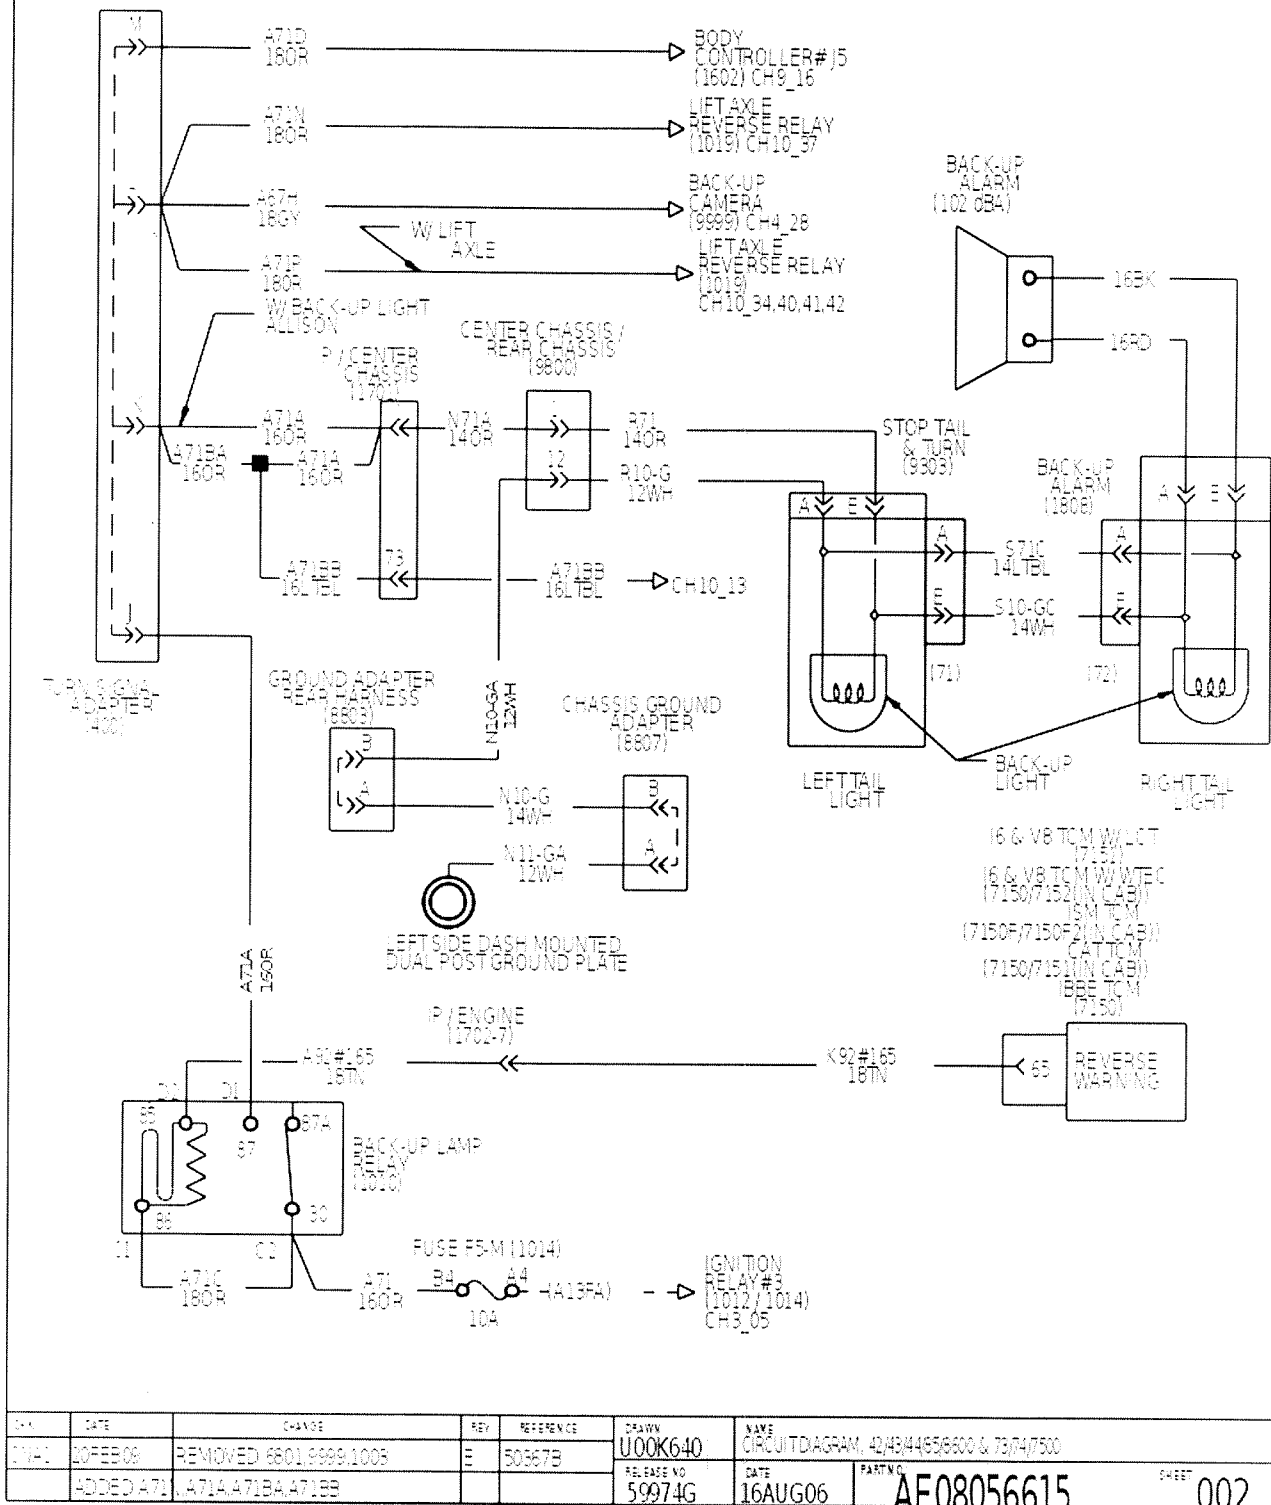

INTERNATIONAL TRUCK AND ENGINE CORPORATION ELECTRICAL CIRCUIT DIAGRAM CHAPTER 9

THIS PRINT IS PROVIDED ON A RESTRICTED BASIS AND IS NOT TO BE USED IN ANY WAY DETRIMENTAL TO THE INTERESTS OF INTERNATIONAL TRUCK AND ENGINE CORPORATION

BACK-UP LIGHT - W/ ALLISON TRANSMISSION

CHK	DATE	CHANGE	REV	REFERENCE	DRAWN	NAME
REV1	20FEB08	REMOVED 6801, 9999, 1008	E	50367B	U00K640	CIRCUITDIAGRAM, 42/43/44/65/66/60 & 73/74/75/0
		ADDED A71, A71A, A71B, A71BB			59974G	DATE 16AUG06 PART NO. AE08056615 SHEET 002