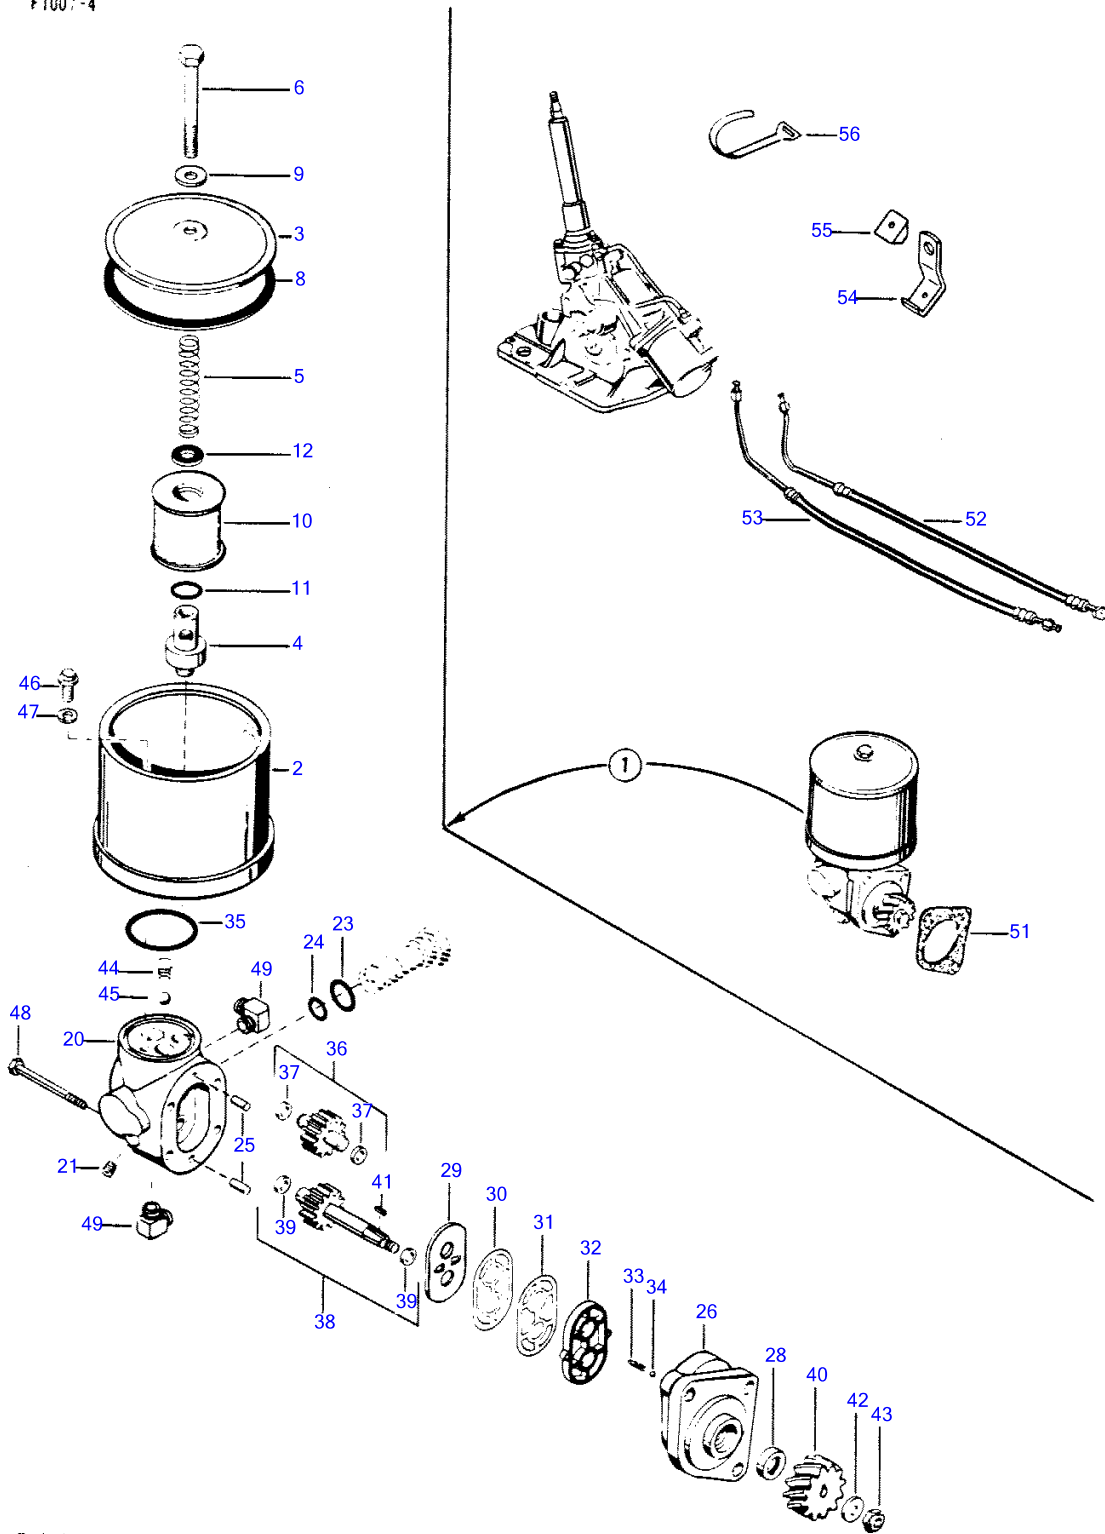

PUMP, POWER STEERING

F1007-4

1st Print

651 199 M97 (Issue 1) 8/73

Item	Part Number	Qty	Description
			(USED PRIOR TO MACHINE SERIAL NUMBER 641000481) (CONTINENTAL MOTORS) *****
1	191486M91	1	(A) Pump Assembly, Hydraulic (Cessna #20189-OBC1B)
2	1031261M1	1	Reservoir Assembly
3	1021977M1	1	Cover, Reservoir
4	1023056M1	1	Core, Reservoir
5	1023059M1	1	Spring, Element Tension
6	354503X1	1	Bolt (3/8 X 3-1/4" N.f. Hex.)
	835731M92	1	Element Kit
8	1021979M1	1	Gasket, Cover To Reservoir
9	1017512M1	1	Gasket, Cover Bolt
10	1023057M1	1	Element, Oil Filter
11	762026M1	1	"O" Ring (11/16" I.D. X 3/32")
12	1023058M1	1	Washer (3/8 X 7/8 X 3/32")
20	1023064M91	1	Housing Assembly
21	356040X1	1	Plug (1/4" P.T. Hex., Sckt. Hd.)
23	851134M1	1	"O" Ring
24	831520M1	1	"O" Ring (5/8" I.D. X 1/16")
25	1021966M1	2	Pin, Front Plate To Housing
26	1021971M91	1	Plate Assembly, Front
	835730M91	1	Seal Kit, Pump Repair
28	1041794M1	1	Seal, Oil
29	1021967M1	1	Diaphragm
30	1021968M1	1	Gasket, Diaphragm Back-up
31	1021969M1	1	Protector, Gasket
32	1021970M1	1	Diaphragm, Front Plate And Gear
33	1021975M1	1	Spring, Relief Valve
34	360233X1	1	Ball (5/32" Dia.)
35	366617X1	1	"O" Ring, Reservoir To Pump (7/8" ID x 3/32")
36	1021965M91	1	Idler Assembly, Gear
37	1021964M1	2	Ring, Snap
38	1021963M91	1	Gear Assembly, Driven (Lead Gear)
39	1021964M1	2	Ring, Snap
40	1021974M1	1	Gear, Pump Drive
41	363552X1	1	Key, Drive Gear (1/8 x 17/32"
42	355617X1	1	Washer (1/4" Flat)
43	363722X1	1	Nut, Drive Gear Retaining (5/16" NF, Special)
44	1023060M1	1	Sprng, Check Valve
45	022199X	1	Ball, Check Valve (3/8" Dia.)
46	1021981M1	1	Bolt (5/16 X 5/8", 12 Point Hd. NC)
47	353446X1	1	Washer (5/16" Lock)
48	354607X1	4	Bolt (1/4 X 2-1/2" NC, Hex.)
49	2962X	2	Elbow, Pressure Hose To Pump
51	191469M1	1	Gasket
52	508241M91	1	Hose, Pressure
53	1753012M91	1	Hose, Return
54	183232M1	1	Clip, Hose
55	183233M1	1	Lock, Hose Clip
56	185172M1	1	(B) Strap, Hoses To Battery Cable (Used Only With 30" Cables) *****