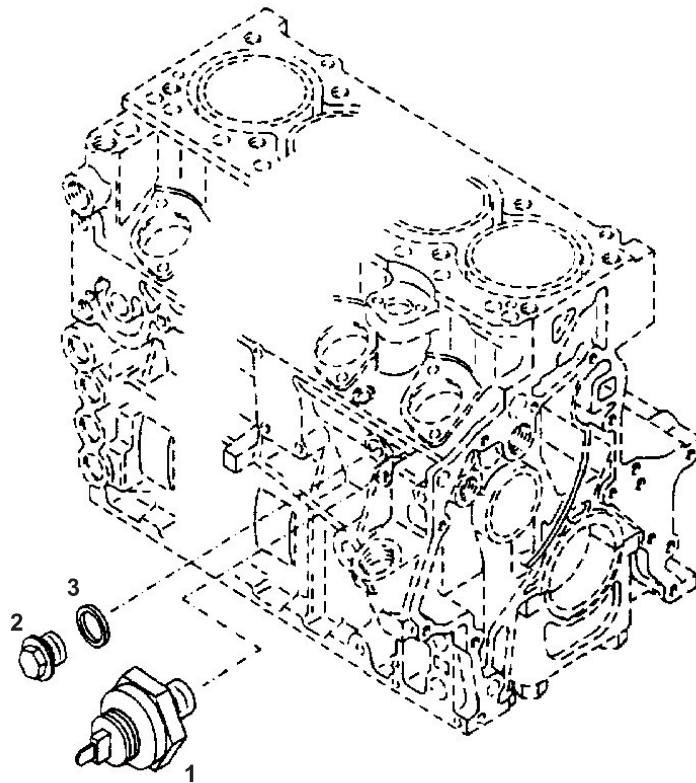

5068253
5068249

Ref No.	Part No.	Description	Quantity
1	132063	UNIT/GLOW TIME CONTROL	1
2	133483	PLUG/CONTROL UNIT	1

5067636

Ref No.	Part No.	Description	Quantity
1	133256	SWITCH/OIL PRESSURE	1
2	133140	PLUG/SCREW 18 X 1.5MM	1
3	133137	RING/SEALING 18 X 24MM	1

5067637

Ref No.	Part No.	Description	Quantity
1	133225	TRANSMITTER/TEMPERATURE (INCLUDES ITEM 2)	1
2	133161	RING/SEALING 14 X 18MM	1