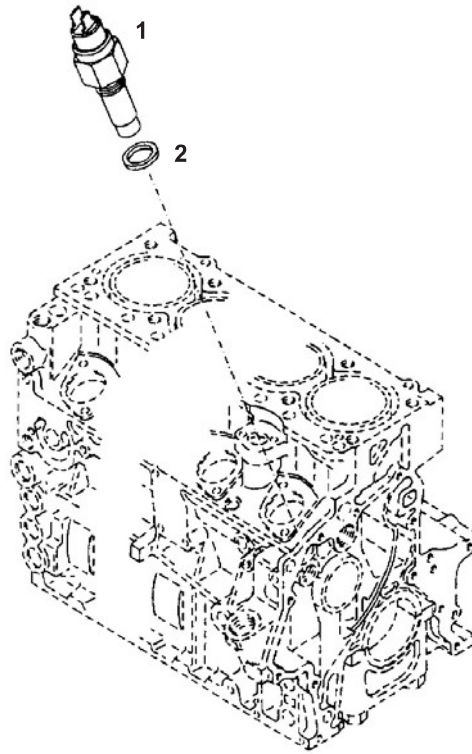

5068253
5068249

Ref No.	Part No.	Description	Quantity
1	132063	UNIT/GLOW TIME CONTROL	1
2	133483	PLUG/CONTROL UNIT	1

5067636

Ref No.	Part No.	Description	Quantity
1	133256	SWITCH/OIL PRESSURE	1
2	133140	PLUG/SCREW 18 X 1.5MM	1
3	133137	RING/SEALING 18 X 24MM	1

5067637

Ref No.	Part No.	Description	Quantity
1	133225	TRANSMITTER/TEMPERATURE (INCLUDES ITEM 2)	1
2	133161	RING/SEALING 14 X 18MM	1