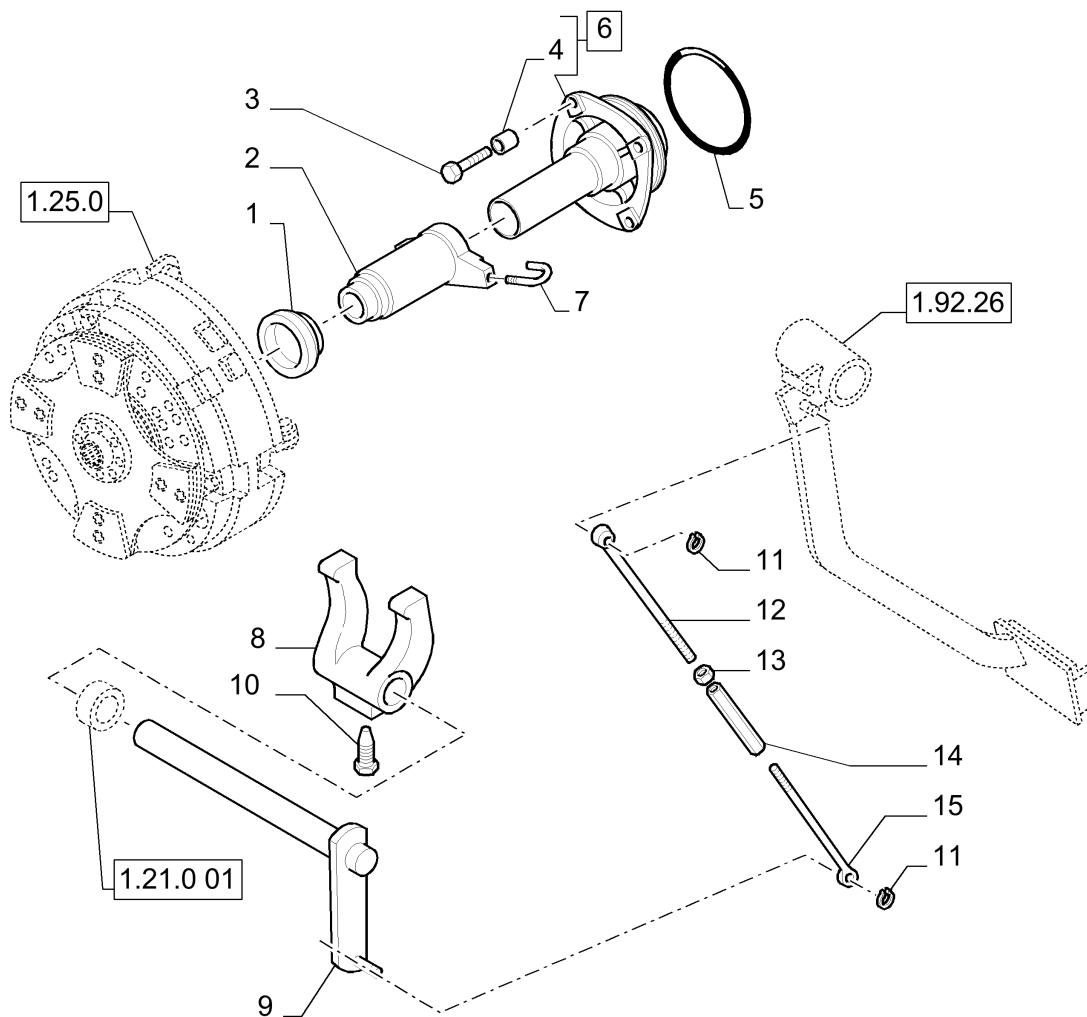

#	Title	Description	Part Number	Price	Stock	Job Quantity	Has Image	
1	Ball Bearing - 50mm ID x 90.5mm OD x 22mm W	50 x 80 x 22	87345759	\$90.20	12 in stock	1	no	Add To Cart

#	Title	Description	Part Number	Price	Stock	Job Quantity	Has Image	
2	Sleeve		5171609	\$91.74	1 in stock	1	no	Add To Cart
3	SCREW,Hex, M8 x 1.25 x 25mm, Cl 8.8, Full Thd		16043624	\$0.47	100+ in stock	1	yes	Add To Cart
4	BUSHING,8.5mm ID x 10.7mm OD x 5.5mm L		5168157	\$30.02	3-7 business days	2	no	Add To Cart
5	O-RING,152.1mm ID x 2.62" Width		14462180	\$6.27	6 in stock	1	yes	Add To Cart
5	O-RING,0.103" Thk x 3.237" ID, 152, Cl 5, 75 Duro	VAR.139-278	14461080	\$4.05	45 in stock	1	yes	Add To Cart
6	SLEEVE		5171606	\$147.90	1 in stock	1	no	Add To Cart
6	COVER	VAR.139-278	47827548	\$46.06	3-7 business days	1	no	Add To Cart
7	Spring		44011615	\$2.90	33 in stock	2	yes	Add To Cart
8	Fork		5172487	\$76.62	3-7 business days	1	no	Add To Cart
9	LEVER		5178936		3-7 business days	1	no	
9.1	WASHER, LOCK	replaces #5178936	13507401	\$2.60	11 in stock	2 to equal #5178936	no	Add To Cart
9.2	WASHER, LOCK	replaces #5178936	17087576	\$0.13	7 in stock	2 to equal #5178936	no	Add To Cart
9.3	LEVER	replaces #5178936	47124837	\$348.45	3-7 business days	1 to equal #5178936	no	Add To Cart
9.4	Tie Rod	replaces #5178936	47124851	\$25.97	4 in stock	1 to equal #5178936	no	Add To Cart
9.5	TIE-ROD	replaces #5178936	47124856	\$26.39	6 in stock	1 to equal #5178936	no	Add To Cart
9.6	PEDAL	replaces #5178936	47126792	\$368.65	3-7 business days	1 to equal #5178936	no	Add To Cart
10	BOLT,Hex, M16 x 1.5 x 32mm	M16 x 32	4968813	\$9.66	6 in stock	1	yes	Add To Cart
11	CIRCLIP		17087374	\$0.68	7 in stock	2	no	Add To Cart
13	NUT, THIN,Thin, M8 x 1.25, Cl 04		16102311	\$3.15	3 in stock	1	yes	Add To Cart
14	NUT,Adjusting, M8 x 1.25 x 80mm		10092511	\$20.14	3 in stock	1	no	Add To Cart
14	COUPLING,M8 x M8	M8	5195881	\$19.35	4 in stock	1	no	Add To Cart
16	SEAL,55mm ID x 70mm OD x 8mm Thk		5159078	\$16.96	10 in stock	1	no	Add To Cart