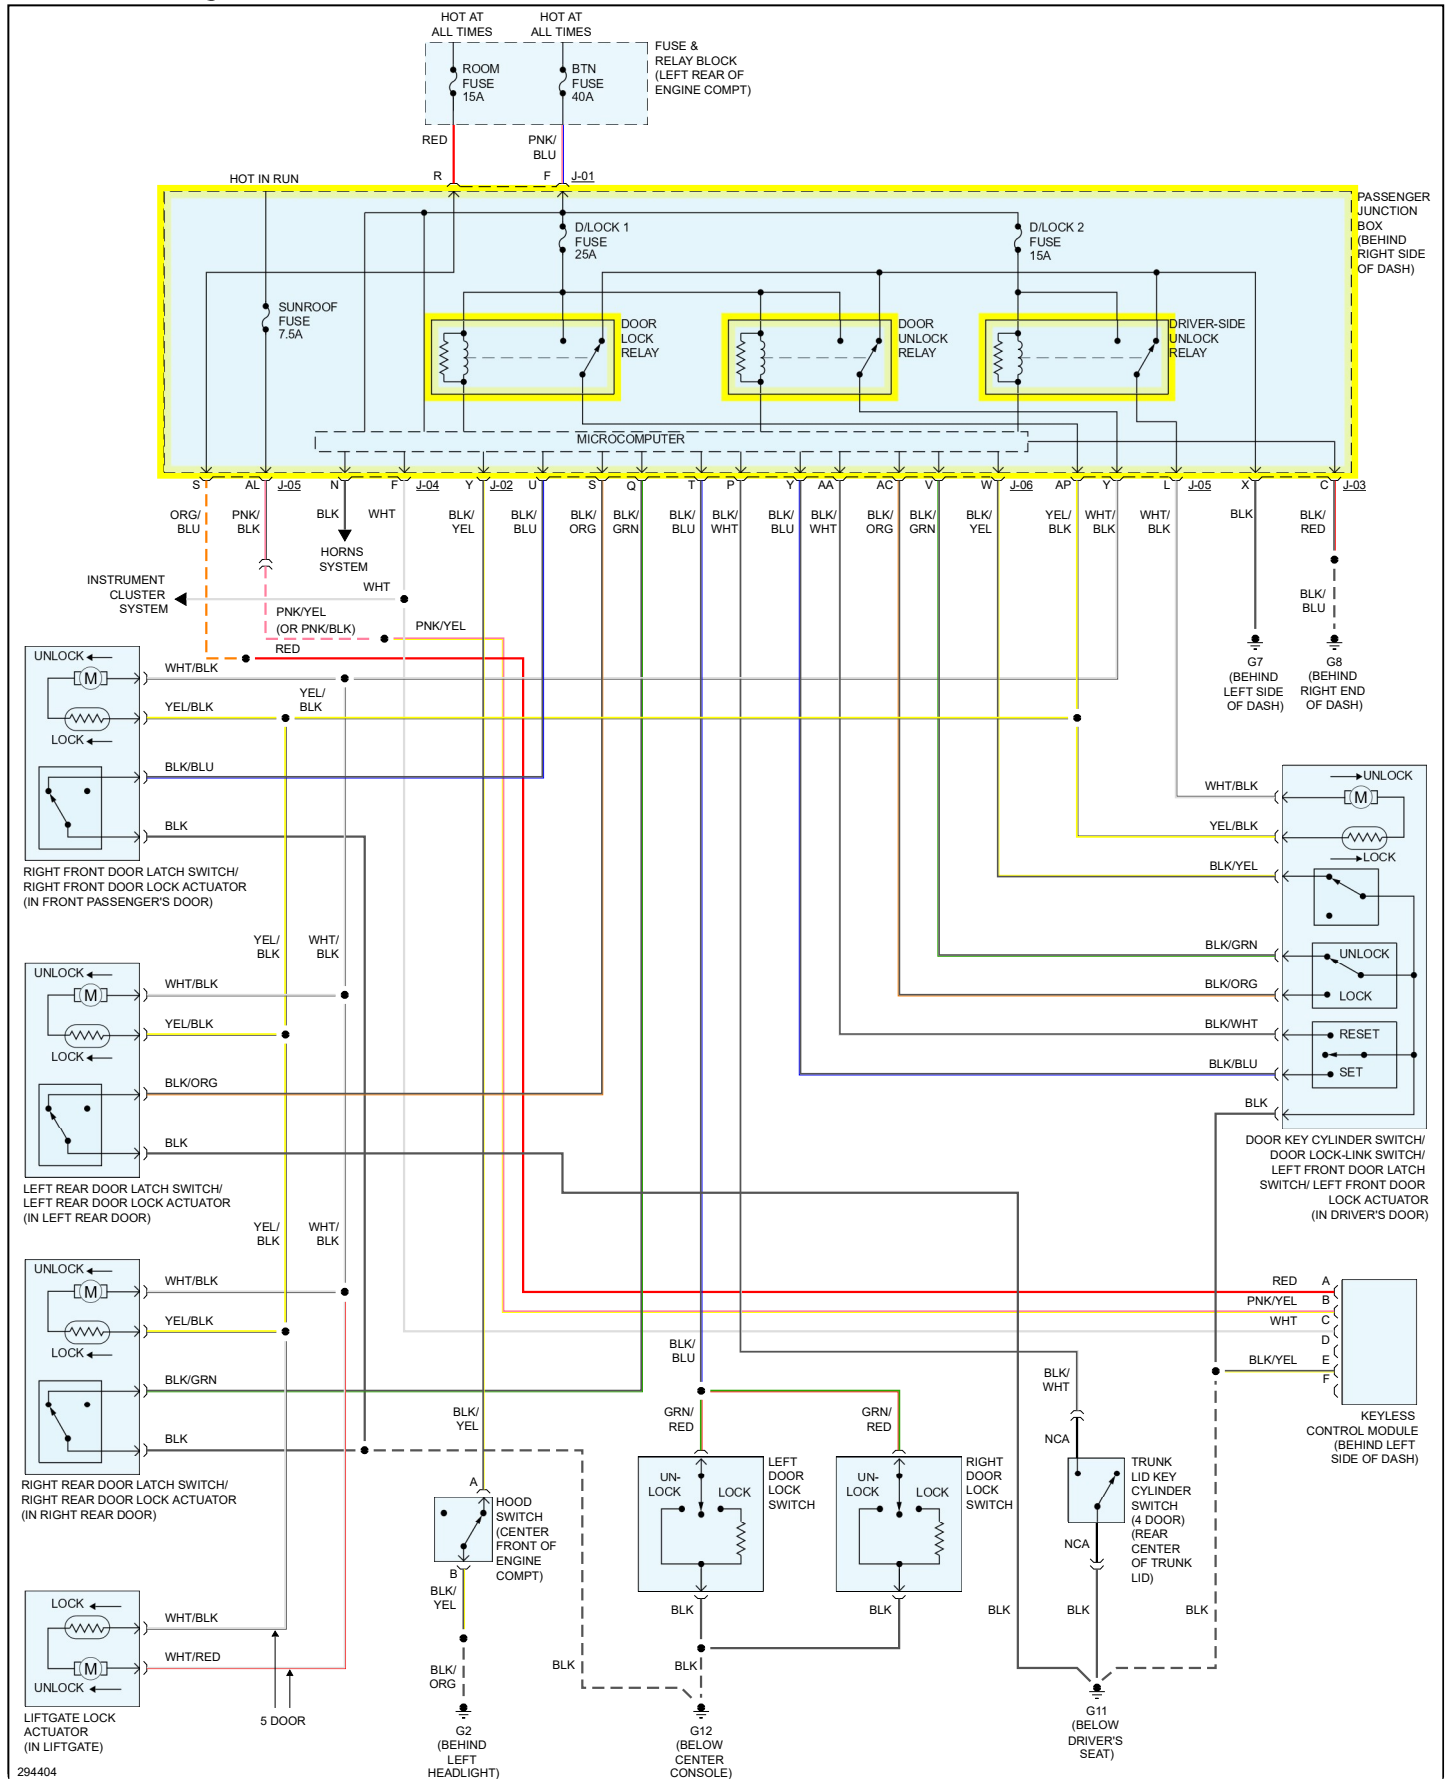

2008 Mazda3 L4-2.0L

Vehicle > Body and Frame > Locks > Power Locks > Diagrams > Electrical - Interactive Color (Non OE)

Door Locks - Page 1 of 1

294404