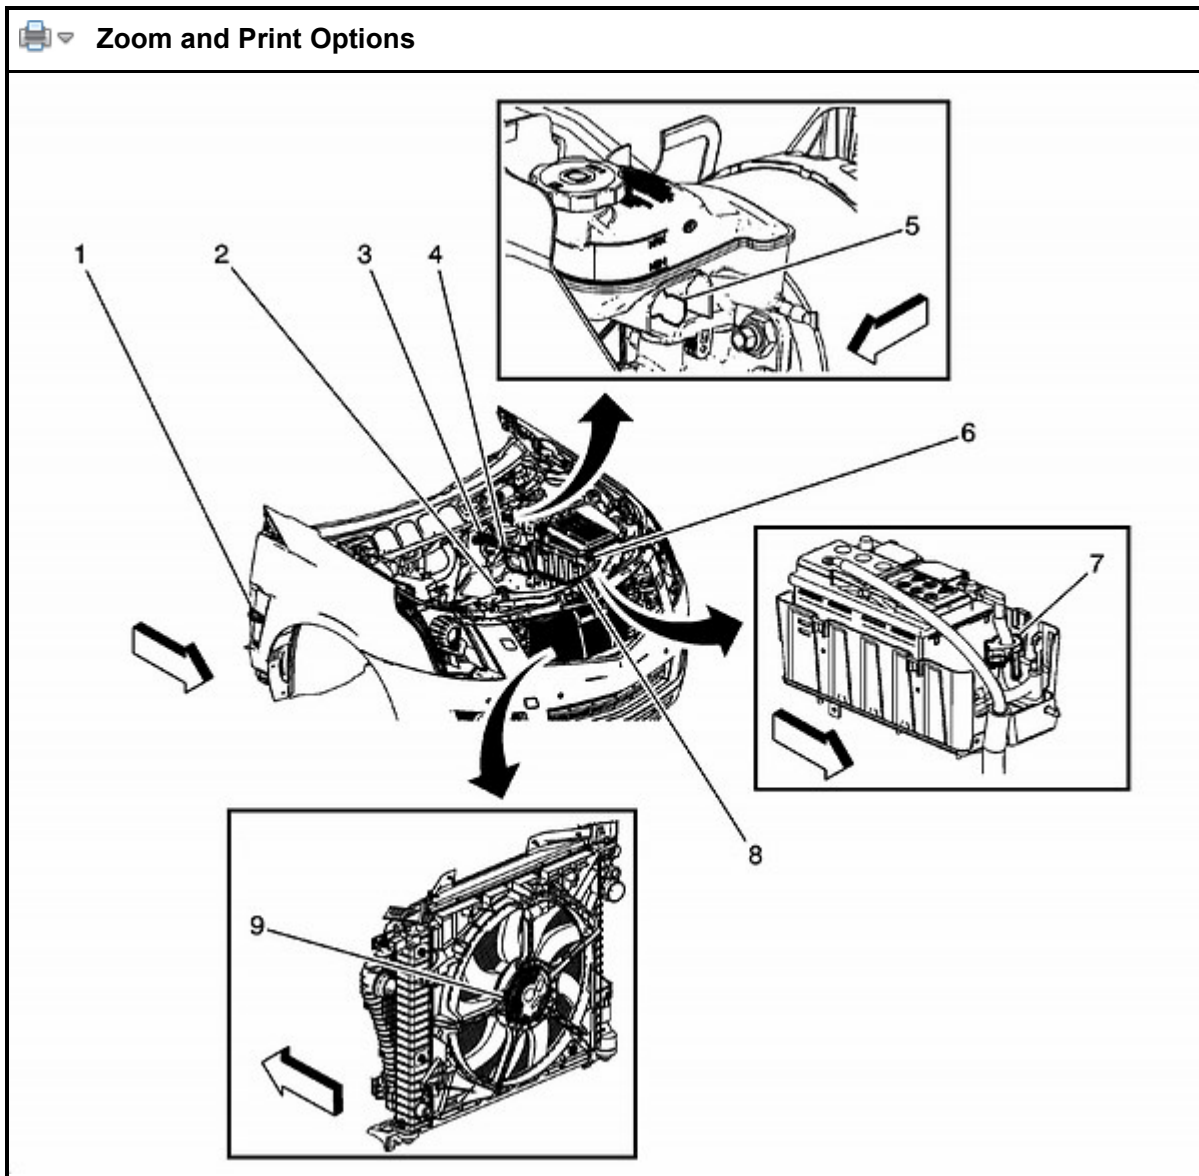

[Vehicle](#) » [Engine, Cooling and Exhaust](#) » [Cooling System](#) » [Radiator Cooling Fan](#) » [Radiator Cooling Fan Control Module](#) » [Locations](#) » [Components](#)

Front of Vehicle/Engine Compartment Component Views

Engine Compartment Components (2 of 2) and Repeater Lamp

- 1 - E4Z Turn Signal Repeater Lamp - Right
- 2 - B59R Front Impact Sensor - Right
- 3 - B19B Brake Booster Vacuum Sensor

- 7 - B18 Battery Current Sensor
- 8 - C1 Battery
- 9 - K22 Cooling Fan Control Module (LAU)