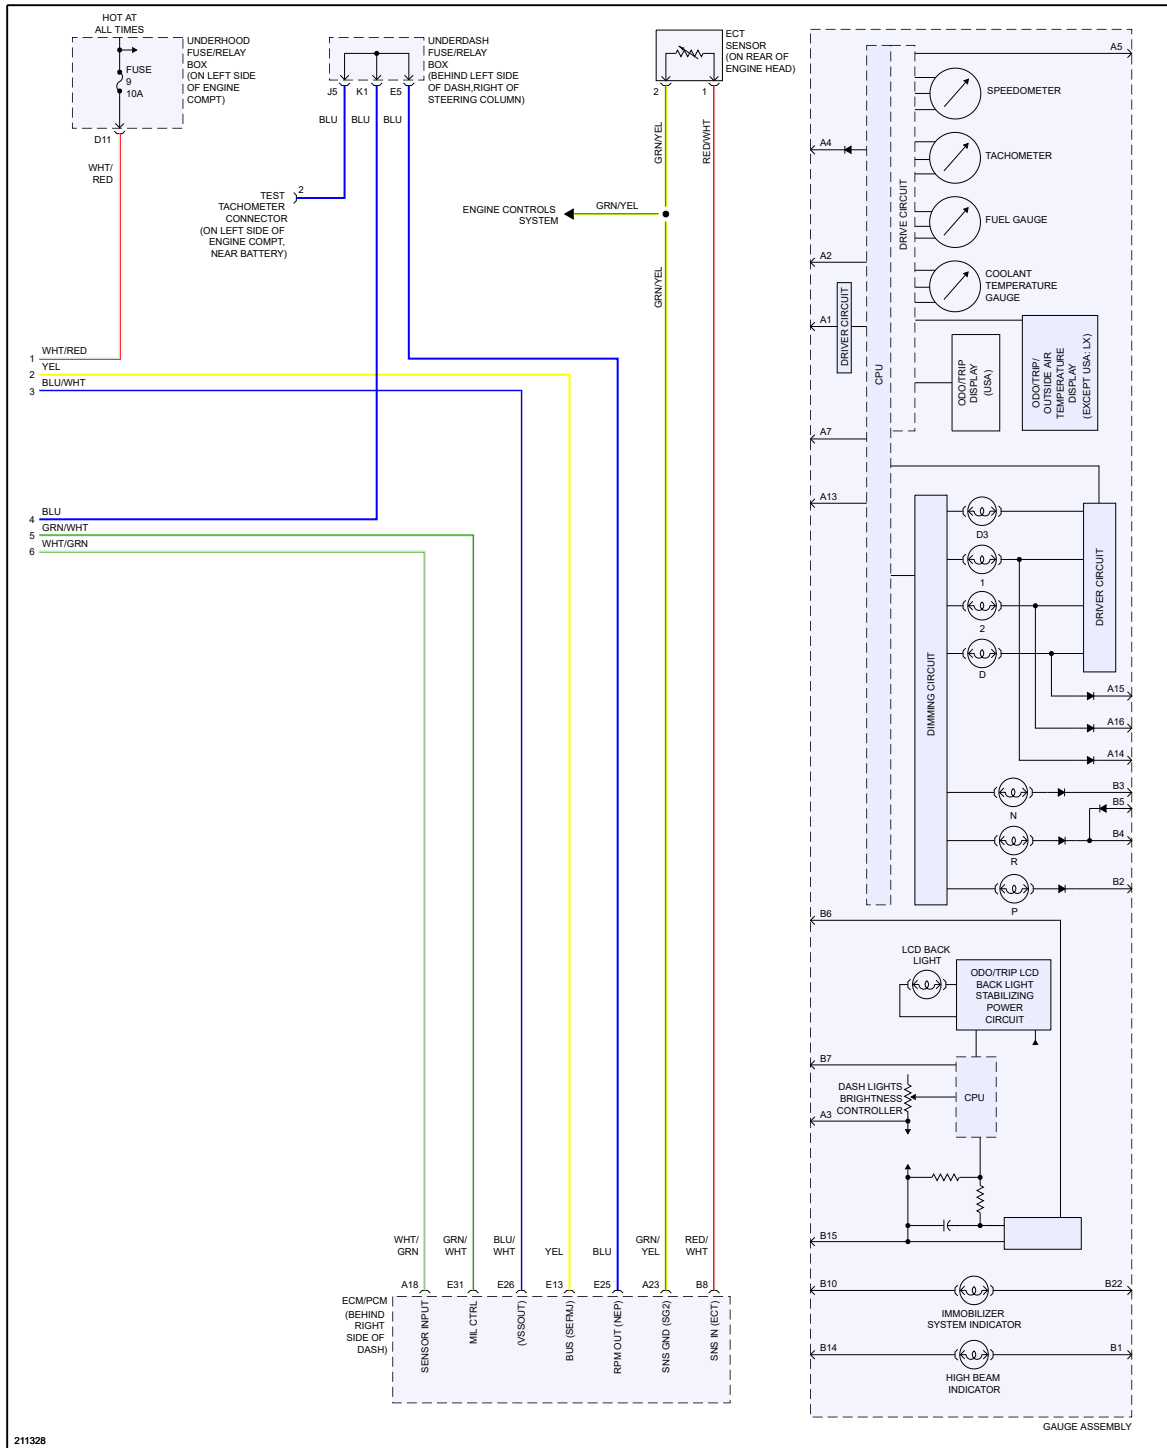

PRODEMAND

YMMS: 2006 Honda CR-V LX
Engine: 2.4L Eng
VIN:

Apr 22, 2021

License:
Odometer:

INSTRUMENT CLUSTER

Fig 1: Instrument Cluster Circuit (1 of 2)

Fig 2: Instrument Cluster Circuit (2 of 2)

211328