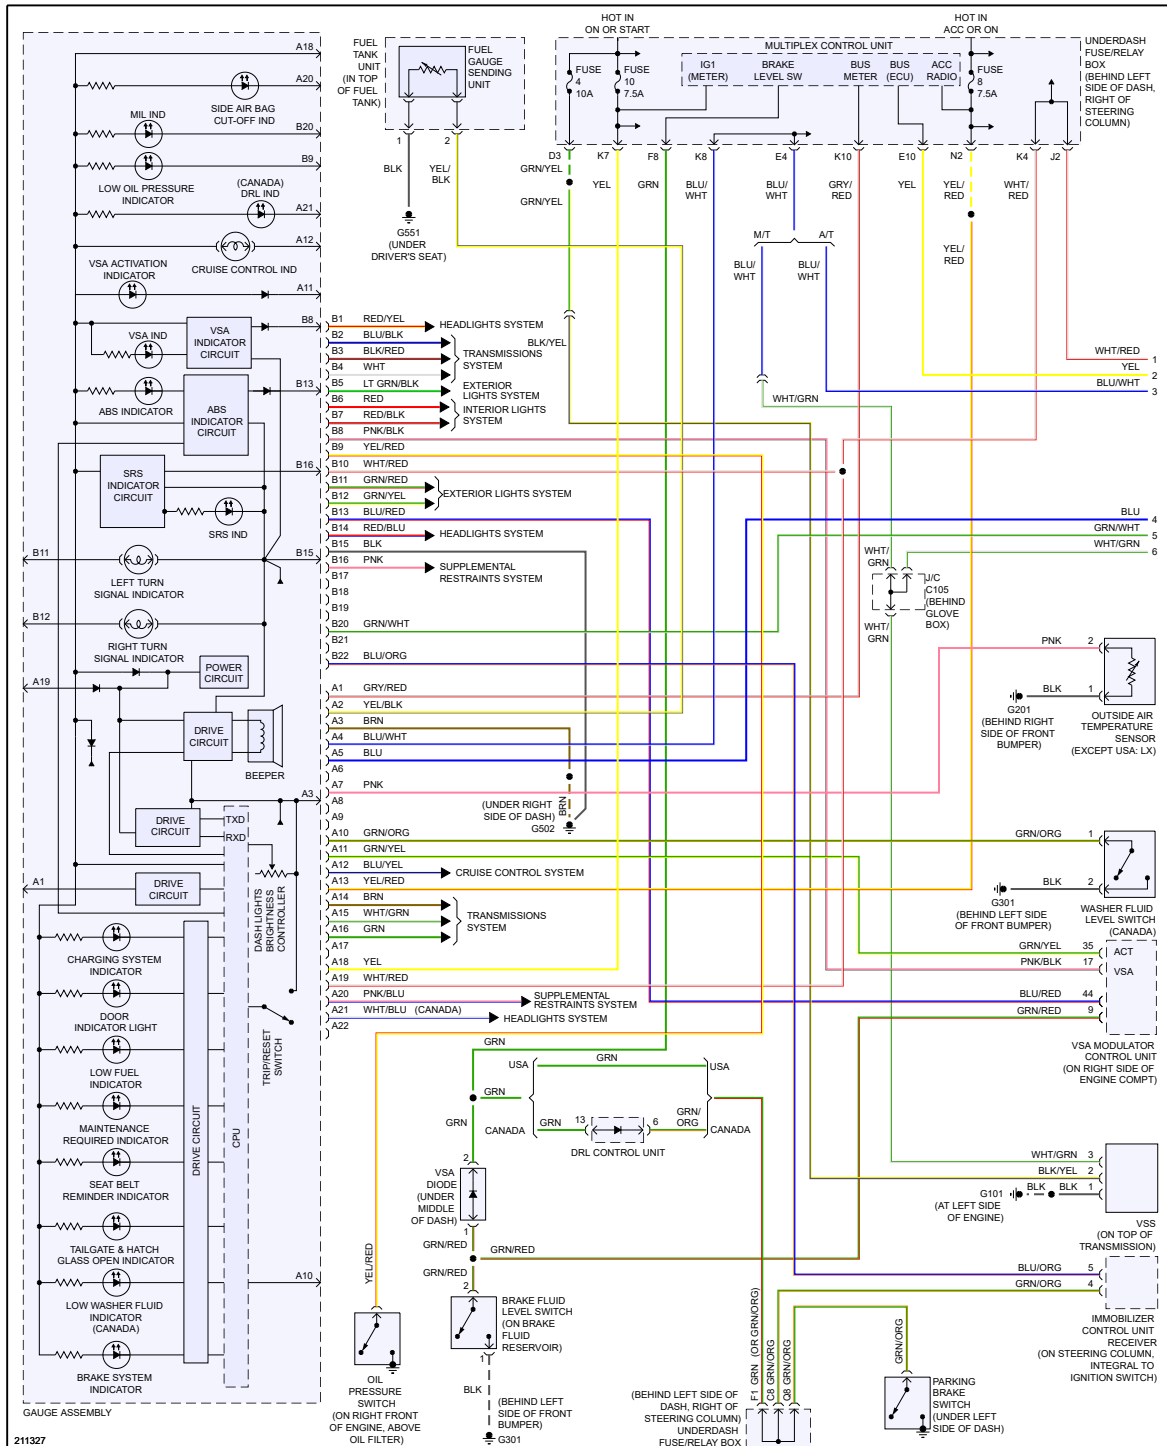

PRODEMAND

YMMS: 2006 Honda CR-V LX
Engine: 2.4L Eng
VIN:

Apr 22, 2021

License:
Odometer:

INSTRUMENT CLUSTER

Fig 1: Instrument Cluster Circuit (1 of 2)

Fig 2: Instrument Cluster Circuit (2 of 2)

211328