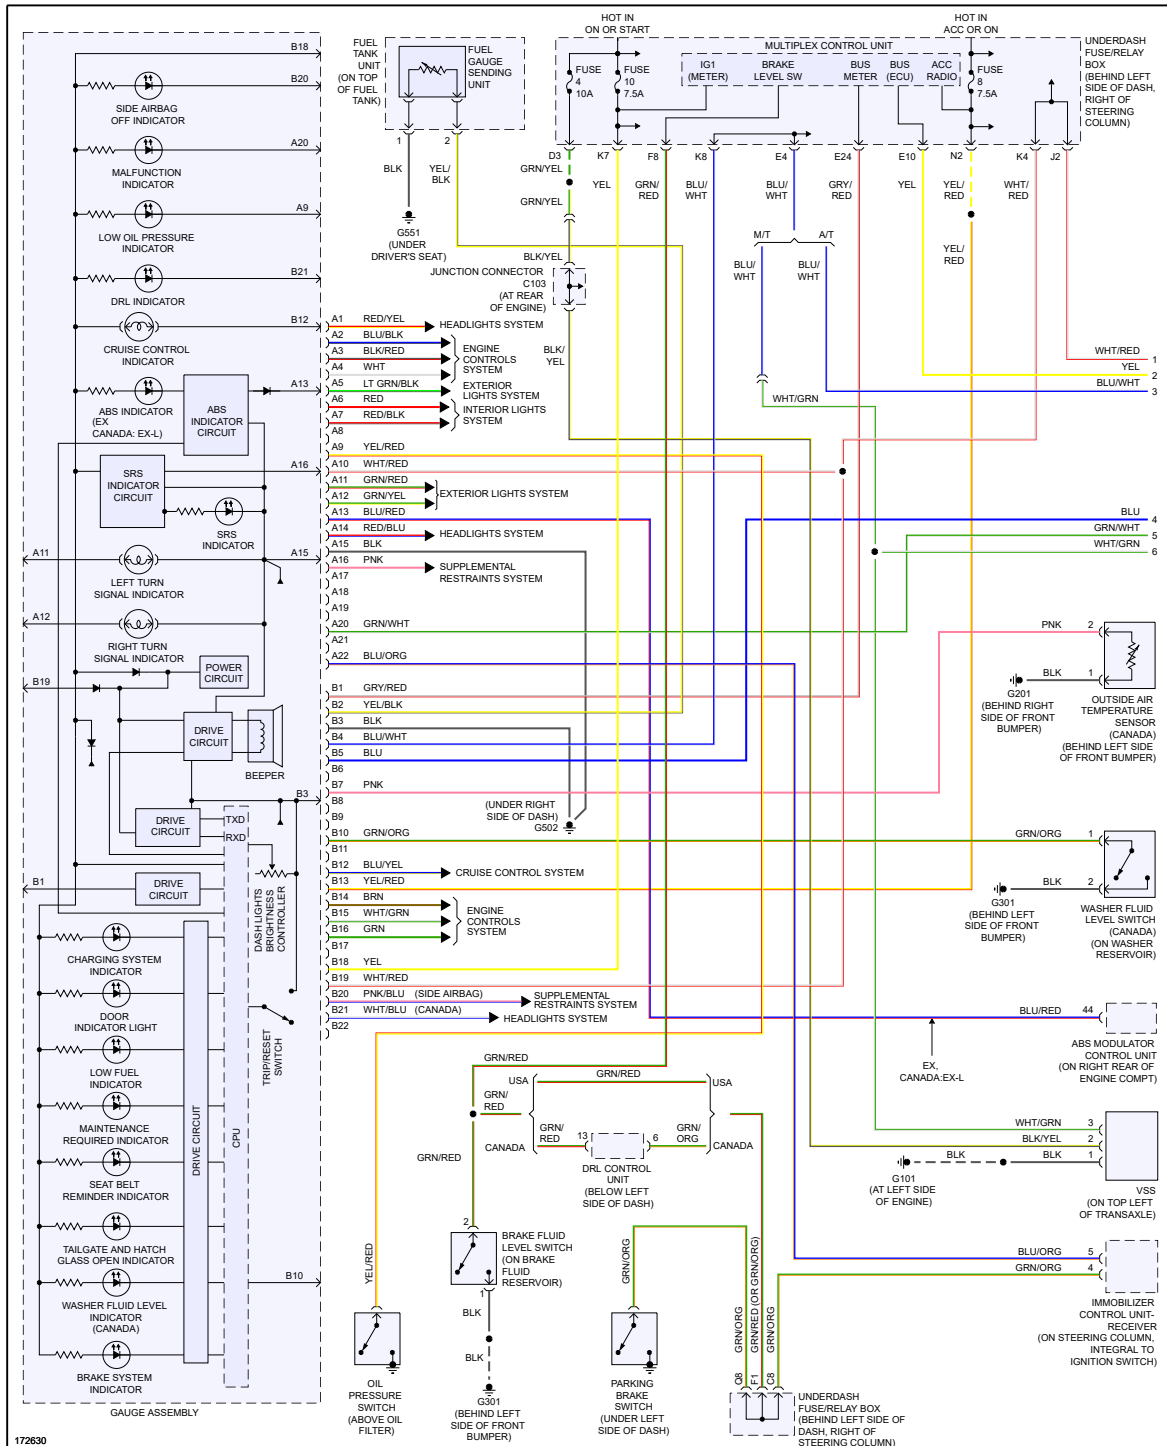

PRODEMAND

YMMS: 2003 Honda CR-V LX
Engine: 2.4L Eng
VIN:

Apr 22, 2021

License:
Odometer:

INSTRUMENT CLUSTER

Fig 1: Instrument Cluster Circuit (1 of 2)

Fig 2: Instrument Cluster Circuit (2 of 2)

172631