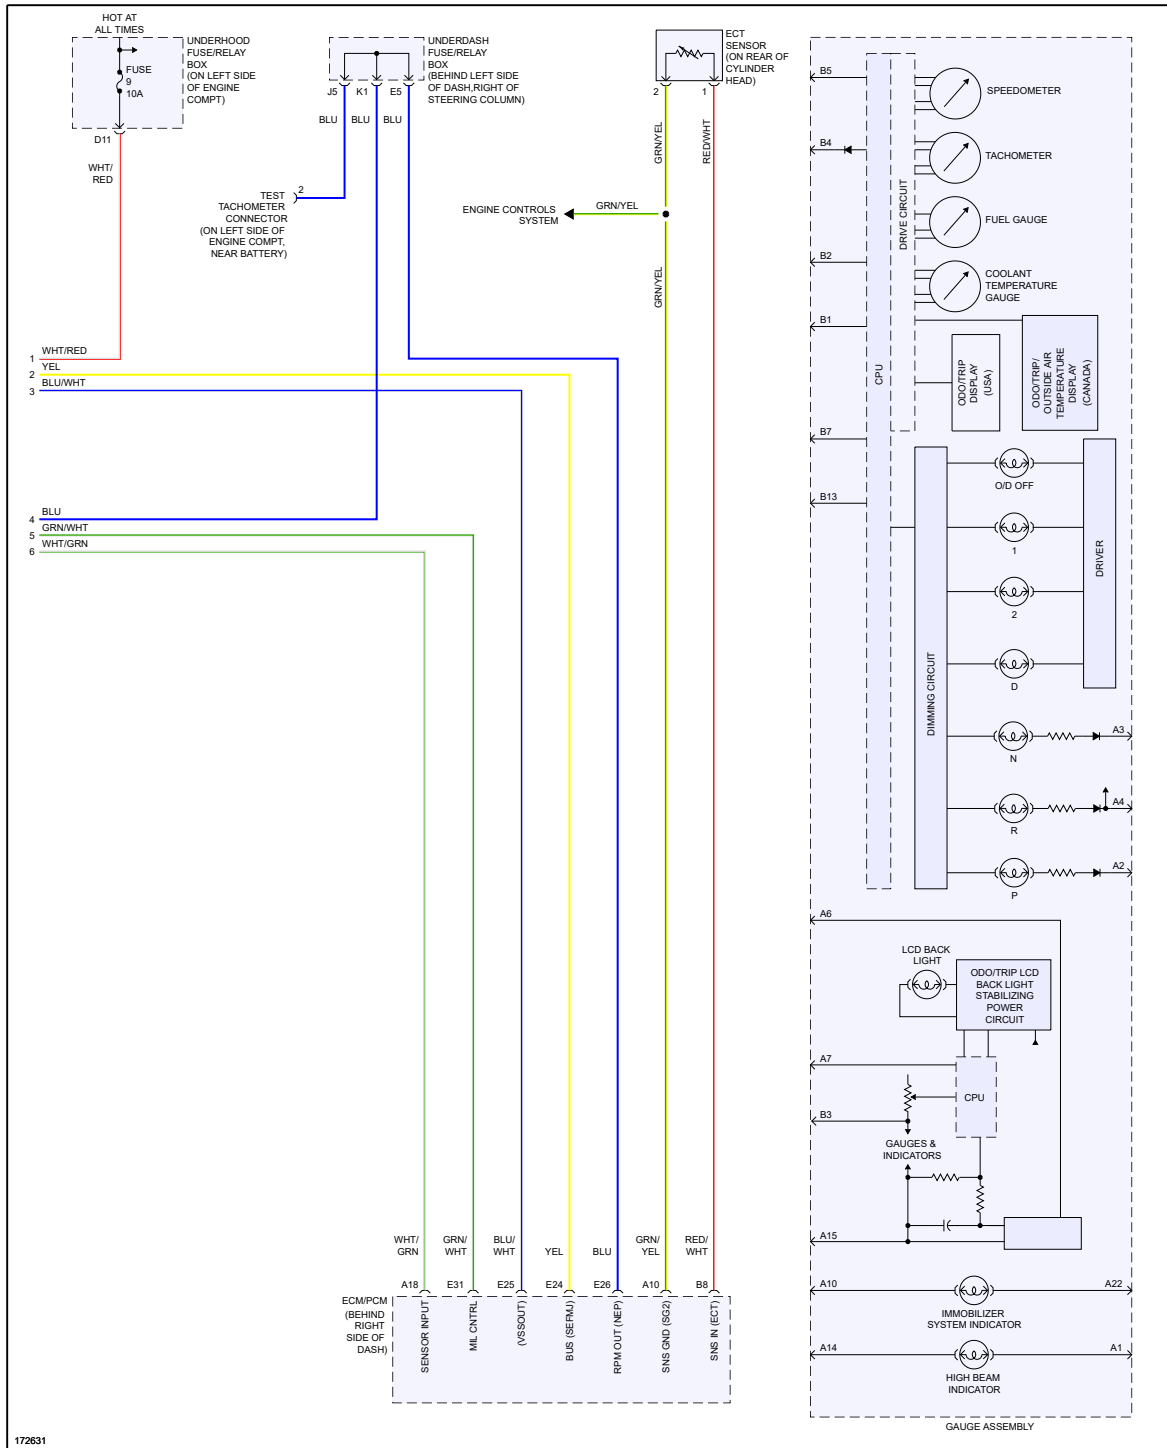

PRODEMAND

YMMS: 2003 Honda CR-V LX
Engine: 2.4L Eng
VIN:

Apr 22, 2021

License:
Odometer:

INSTRUMENT CLUSTER

Fig 1: Instrument Cluster Circuit (1 of 2)

Fig 2: Instrument Cluster Circuit (2 of 2)

172631