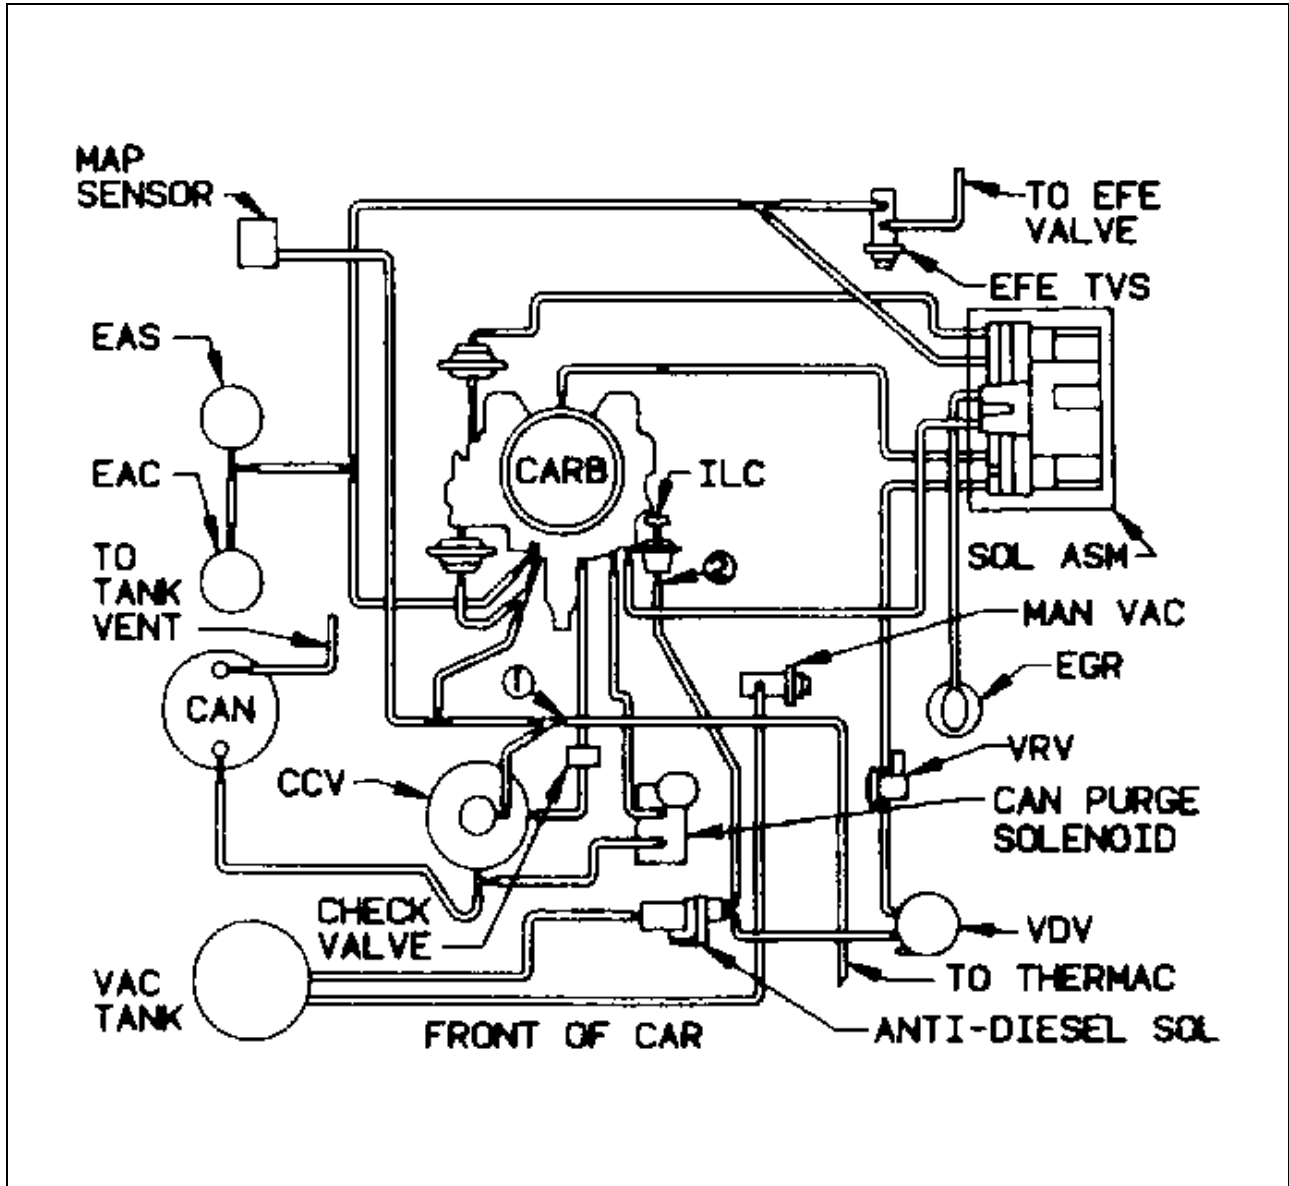

# PRODEMAND

YMMS: 1990 Chevrolet Corvette Base  
Engine: 5.7L Eng  
VIN:

Oct 12, 2021  
License:  
Odometer:

Fig 20: 5.0L 4-Bbl. (VIN Y) Cadillac, Chevrolet & Pontiac (B & D Bodies) Calif.

Courtesy of GENERAL MOTORS CORP.