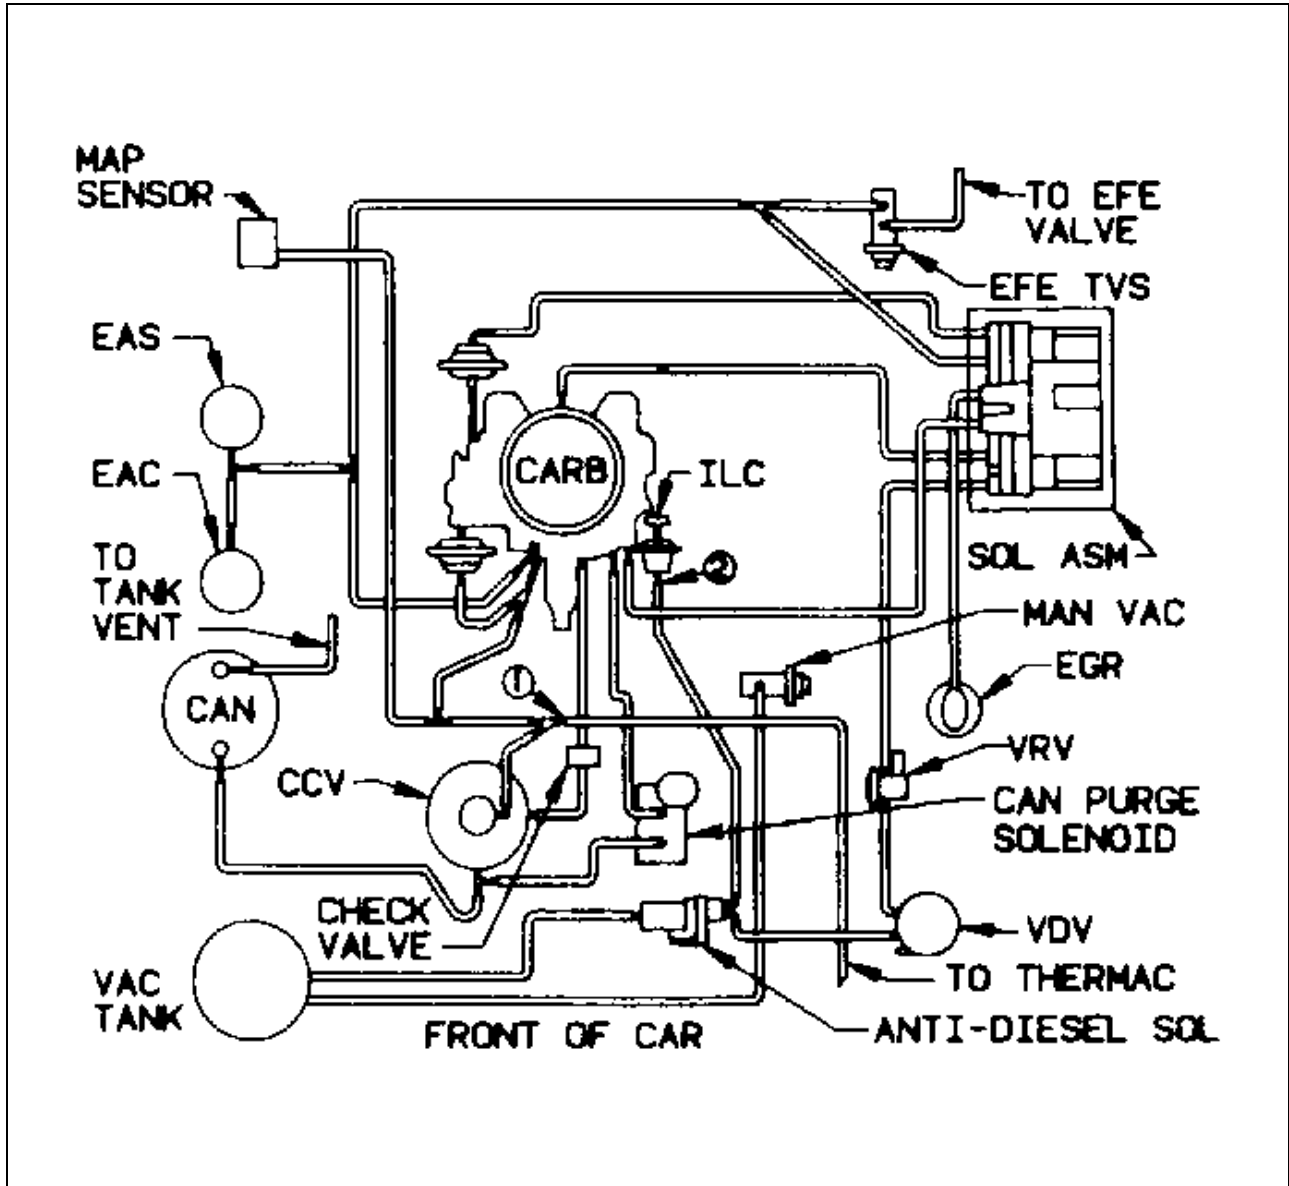

PRODEMAND

YMMS: 1990 Chevrolet Corvette Base
Engine: 5.7L Eng
VIN:

Oct 12, 2021
License:
Odometer:

Fig 20: 5.0L 4-Bbl. (VIN Y) Cadillac, Chevrolet & Pontiac (B & D Bodies) Calif.

Courtesy of GENERAL MOTORS CORP.