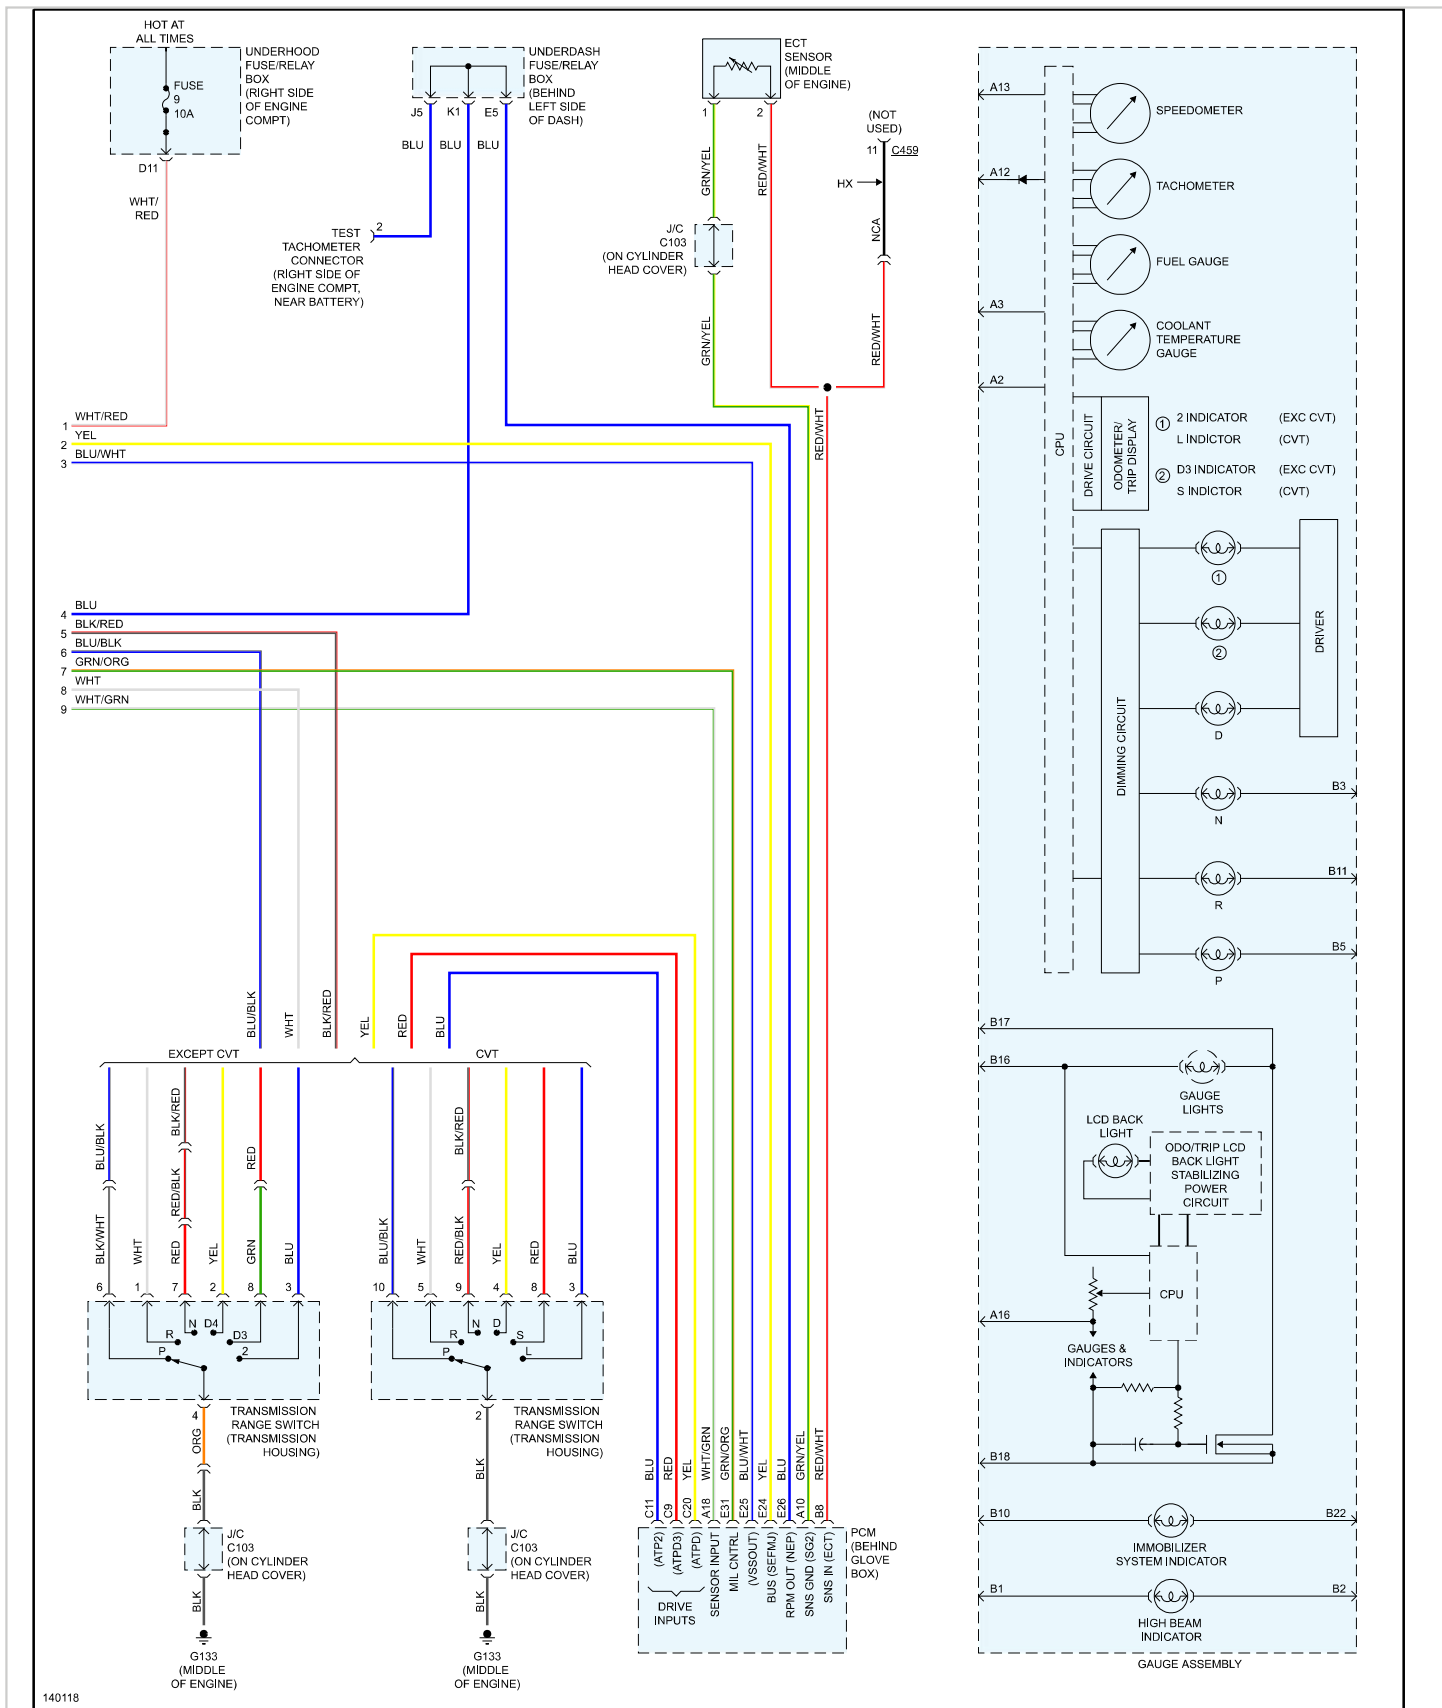

2001 Honda Civic EX Sedan L4-1668cc 1.7L SOHC (VTEC) MFI

Vehicle > Instrument Panel, Gauges and Warning Indicators > Diagrams > Electrical - Interactive Color (Non OE)

INSTRUMENT CLUSTER

Instrument Cluster

Page 1 of 2

140118