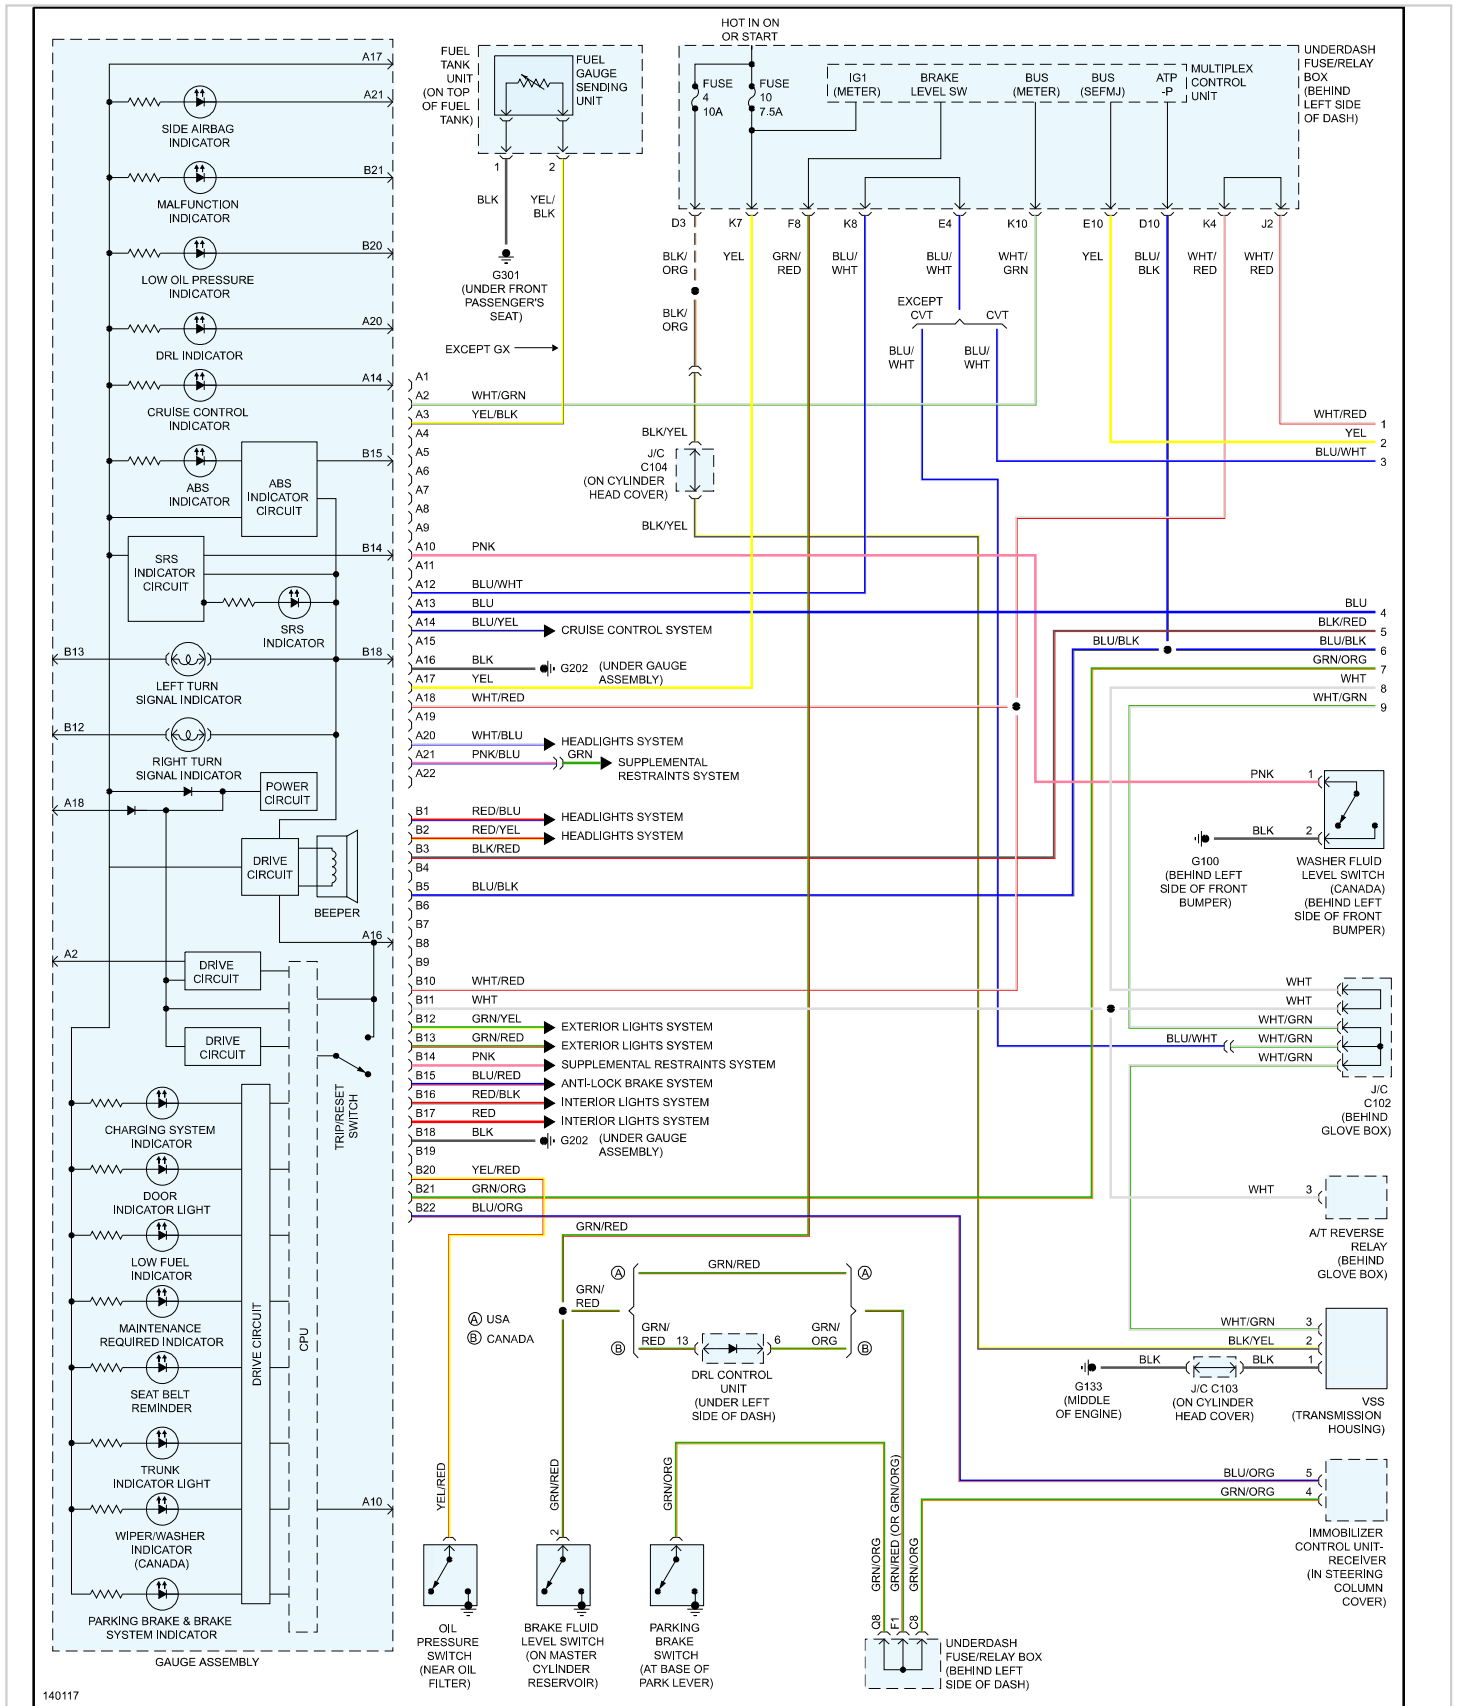

2001 Honda Civic EX Sedan L4-1668cc 1.7L SOHC (VTEC) MFI

Vehicle > Instrument Panel, Gauges and Warning Indicators > Diagrams > Electrical - Interactive Color (Non OE)

INSTRUMENT CLUSTER

Instrument Cluster

Page 1 of 2

140118