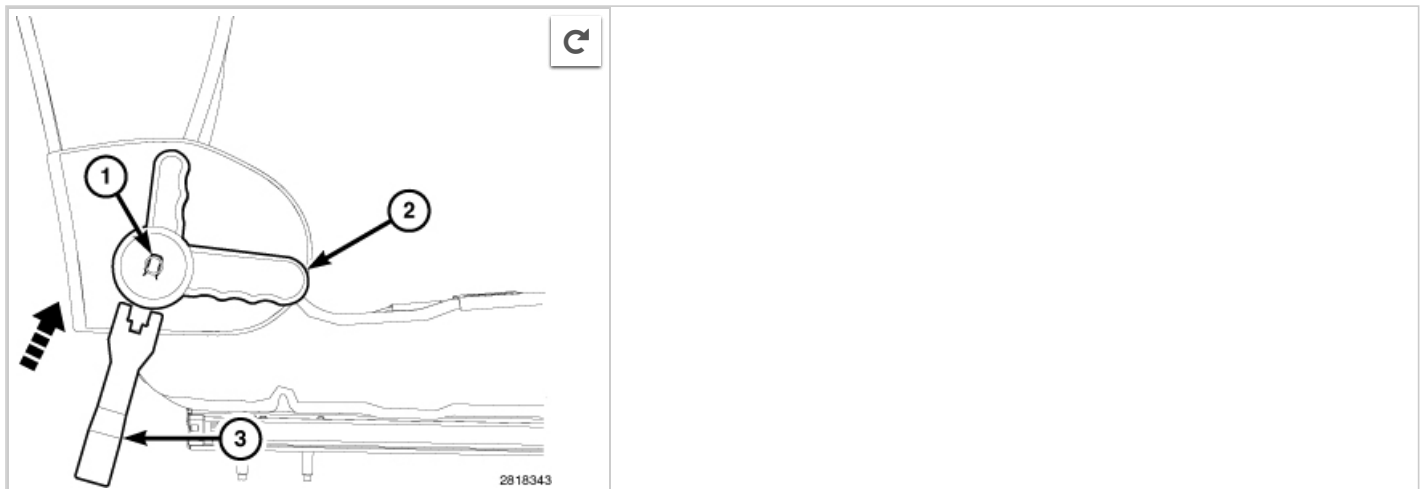

## Body • Seats • Front Recliner Handle • Removal

[Report a problem with this article](#)

### REMOVAL

 **Labor Operations:** Click to display a list of Labor Operations associated with this procedure

**NOTE:** EZ Entry handle shown, normal recliner handle similar.

1. Using a door handle clip tool (3) or equivalent, release the clip (1) using the clip tool (3).
2. Remove recliner handle (2).