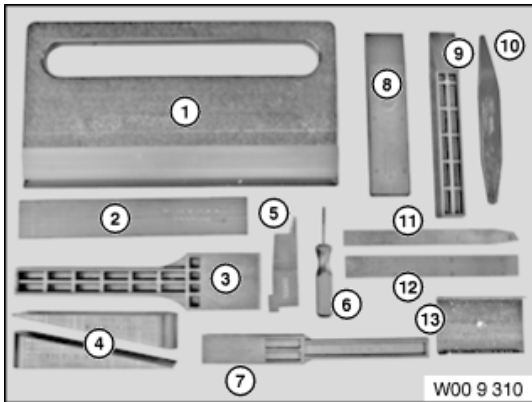

2011 750i xDrive - F01

0490534

[Report a problem with this article](#)

Wedge

009317

MW

Replaced by:	0496569
Note:	(Trim wedge) From 11/2008, special tool is replaced by 00 9 325 (quality improvement due to new material) Replaced by 00 9 325 (0 496 569) [Replaced]