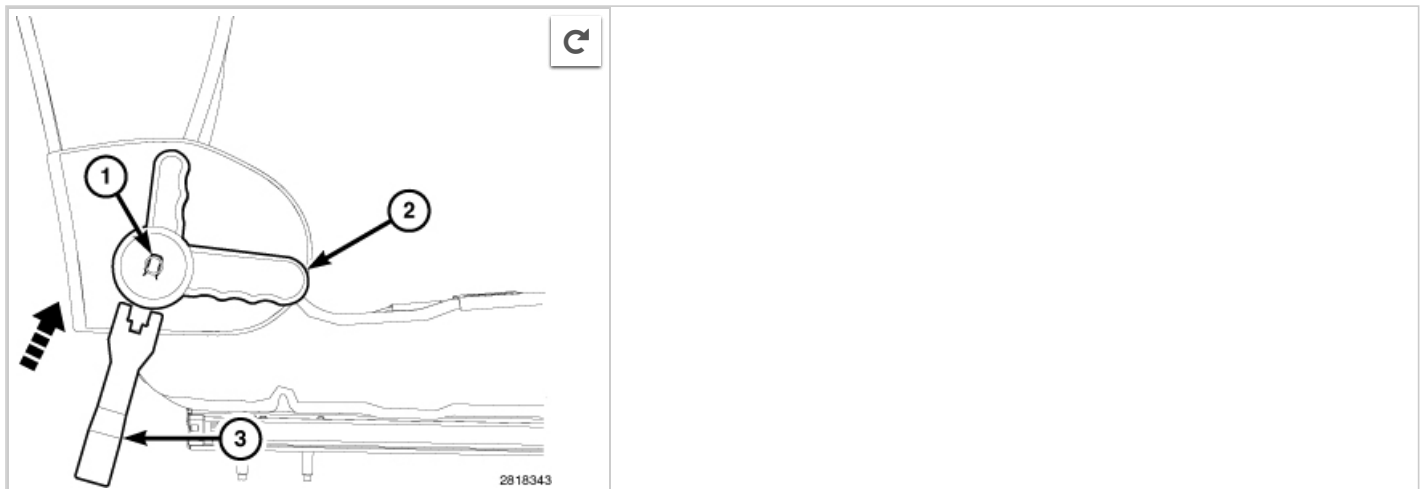

Body • Seats • Front Recliner Handle • Removal

[Report a problem with this article](#)

REMOVAL

 **Labor Operations:** Click to display a list of Labor Operations associated with this procedure

NOTE: EZ Entry handle shown, normal recliner handle similar.

1. Using a door handle clip tool (3) or equivalent, release the clip (1) using the clip tool (3).
2. Remove recliner handle (2).