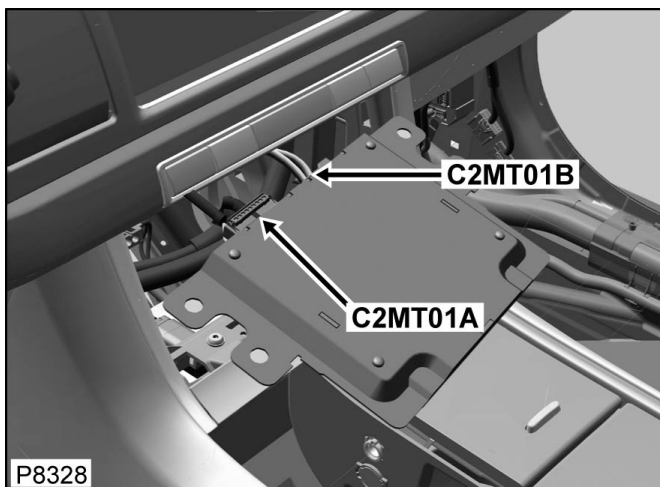

Connector: **C2MT01A**

CONNECTOR HOUSING NOT SERVICEABLE

Description: **Information and entertainment control module**

Location: **Instrument panel-Center**

Qualifier:

Part No.: **YPC106460**

Colour: **GREEN**

Cavities: **10WY**

Harness: **INSTRUMENT PANEL LHD HARNESS**

Wire Chart and Service Repair Kit Information

CAV	CSA	COL	CCT	DESTN	Pre-Terminated Lead	Extract Tool	Crimpers	Wire Stripper	Heat Shrink Sleeve	Ident Sleeve	Splice
1	0.75	YE-RD	ALL	S/JOINT SPL213	418-587-02	-	418-116A	418-117	-	418-112	418-107
2	0.35	GY-OG	ALL	S/JOINT SPL605	418-587-02	-	418-116A	418-117	-	418-112	418-107
3	0.35	VT-OG	ALL	S/JOINT SPL604	418-587-02	-	418-116A	418-117	-	418-112	418-107
7	0.35	GY-YE	ALL	C2R115A	418-587-02	-	418-116A	418-117	-	418-112	418-107
10	0.5	BK	ALL	G2D116	418-587-02	-	418-116A	418-117	-	418-112	418-107