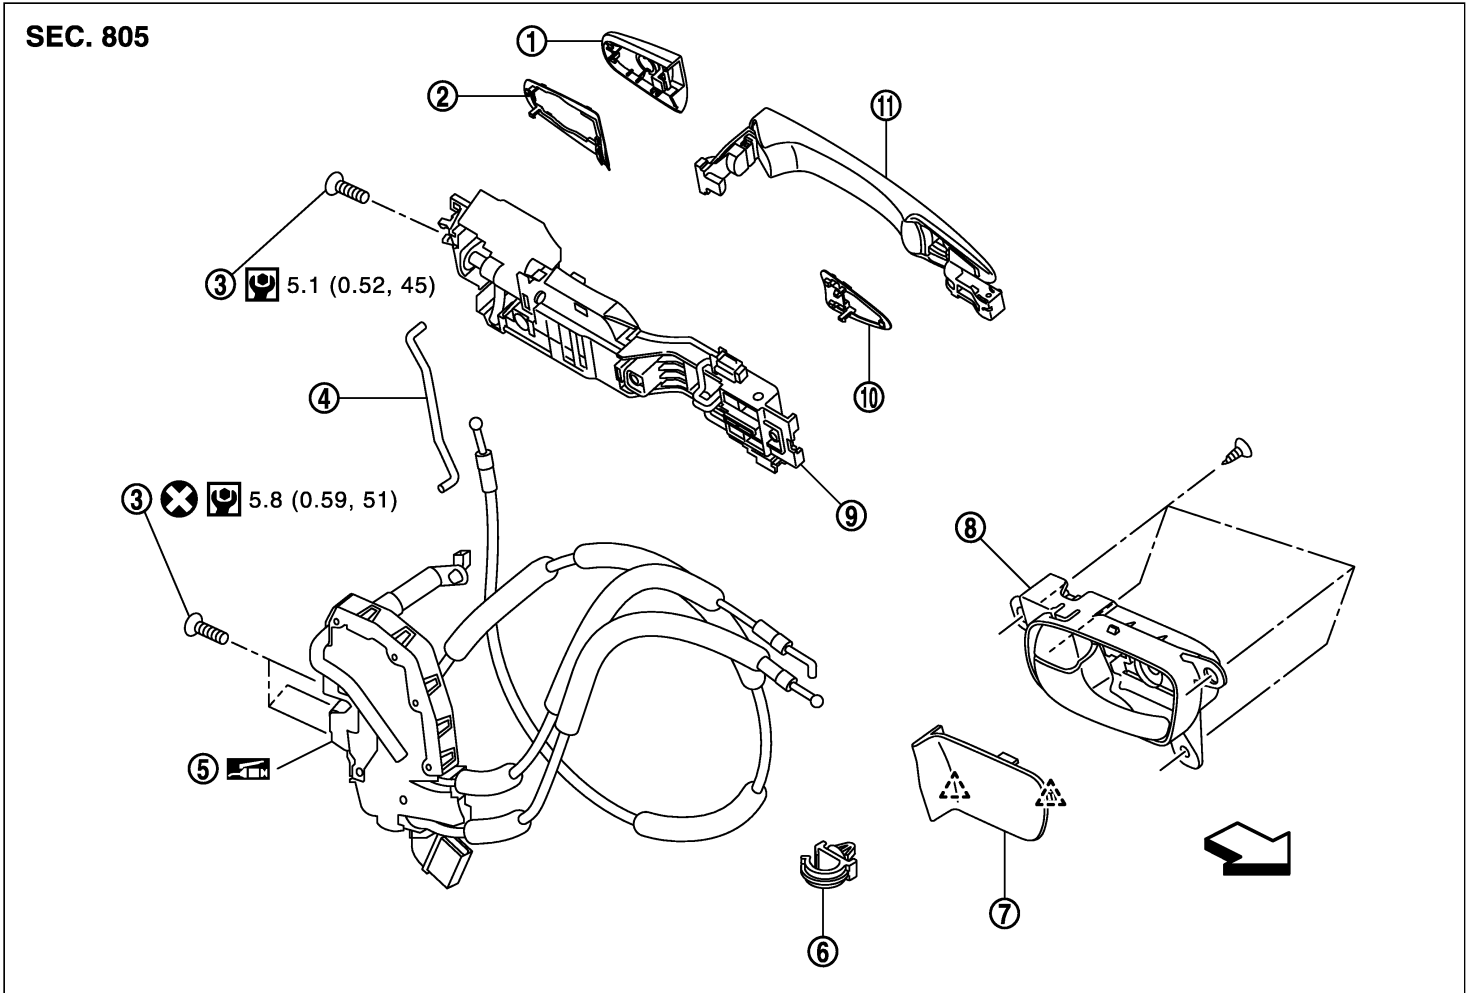

2018 Nissan-Datsun Truck Armada 4WD V8-5.6L (VK56VD)

Vehicle > Body and Frame > Doors, Hood and Trunk > Doors > Front Door > Front Door Handle > Front Door Exterior Handle > Diagrams > Exploded Views

OUTSIDE HANDLE - EXPLODED VIEW

Exploded View

NISQ0000000014372499-01-JMKIA5266GE

1.	Door key cylinder assembly (driver side) Outside handle escutcheon (passenger side)	2.	Rear gasket	3.	TORX bolt
4.	Key rod (driver side)	5.	Door lock assembly	6.	Cable clip
7.	Door finisher cap	8.	Inside handle	9.	Outside handle bracket
10.	Front gasket	11.	Outside handle		

	: Pawl				
	: Vehicle front				
	: N·m (kg-m, in-lb)				
	: Body grease				
	: Always replace after every disassembly.				