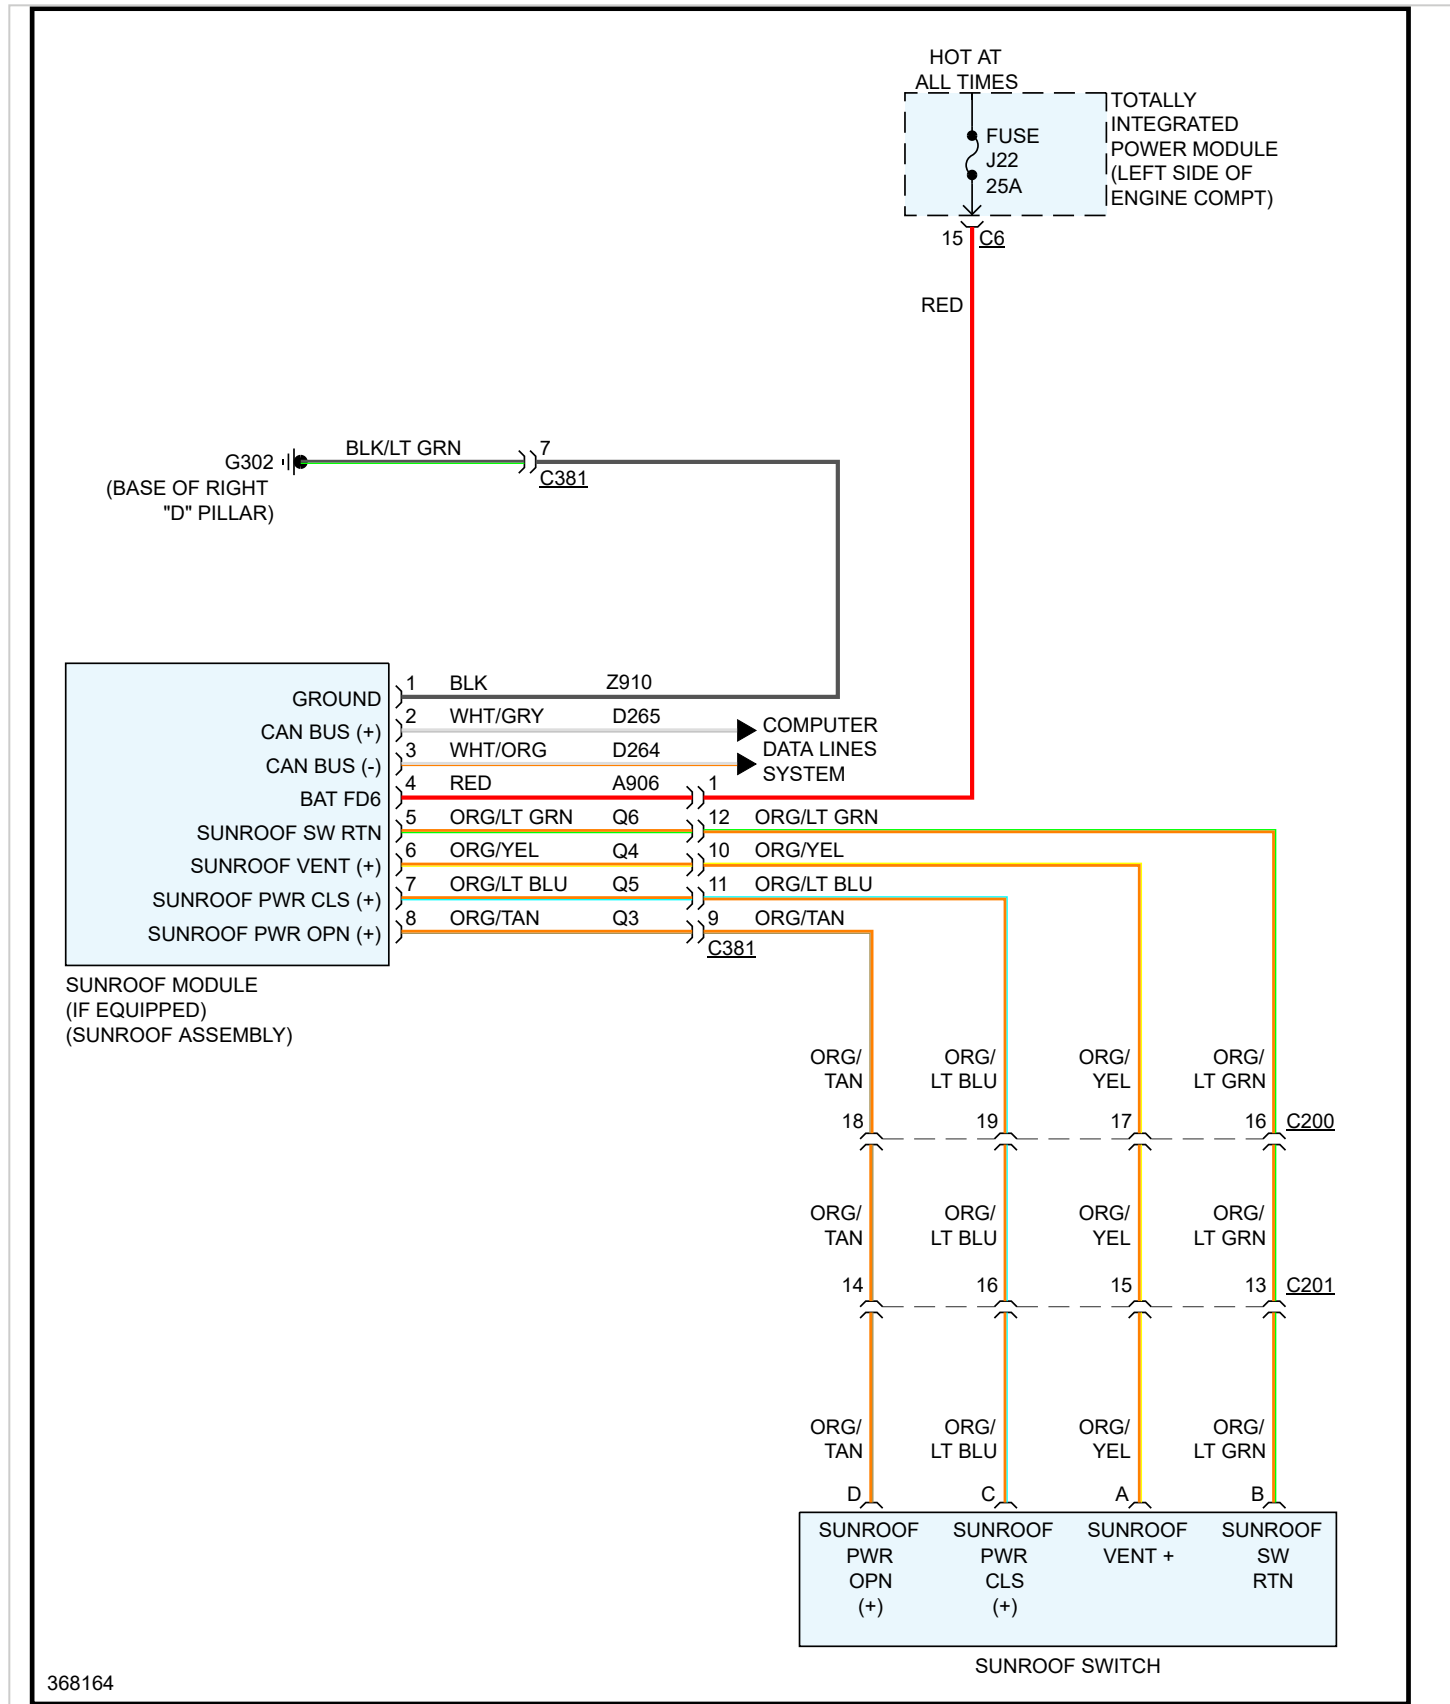

2012 Chrysler Truck Town & Country V6-3.6L

Vehicle > Body and Frame > Roof and Associated Components > Sunroof / Moonroof > Diagrams > Electrical - Interactive Color (Non OE)

POWER TOPS

Power Tops

Page 1 of 1