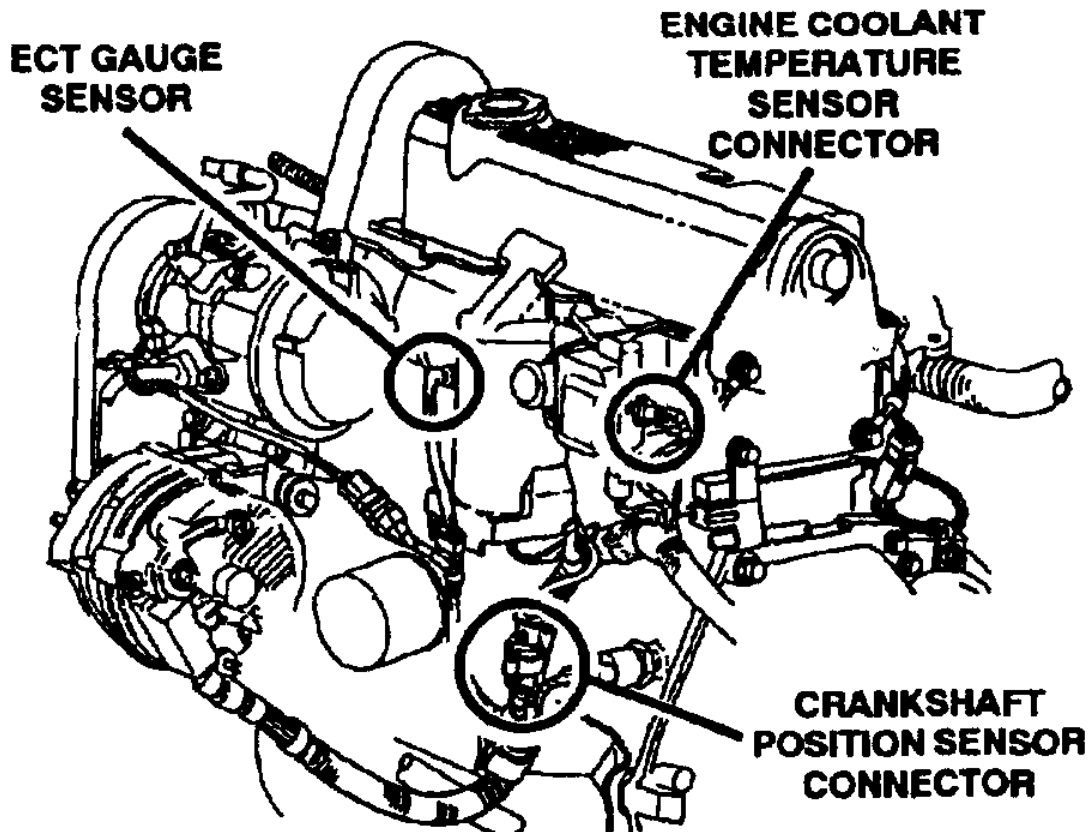

1995 Dodge or Ram Truck Dakota 2WD L4-153 2.5L SOHC

Vehicle > Powertrain Management > Sensors and Switches - Powertrain Management > Sensors and Switches - Computers and Control Systems > Crankshaft Position Sensor > Locations