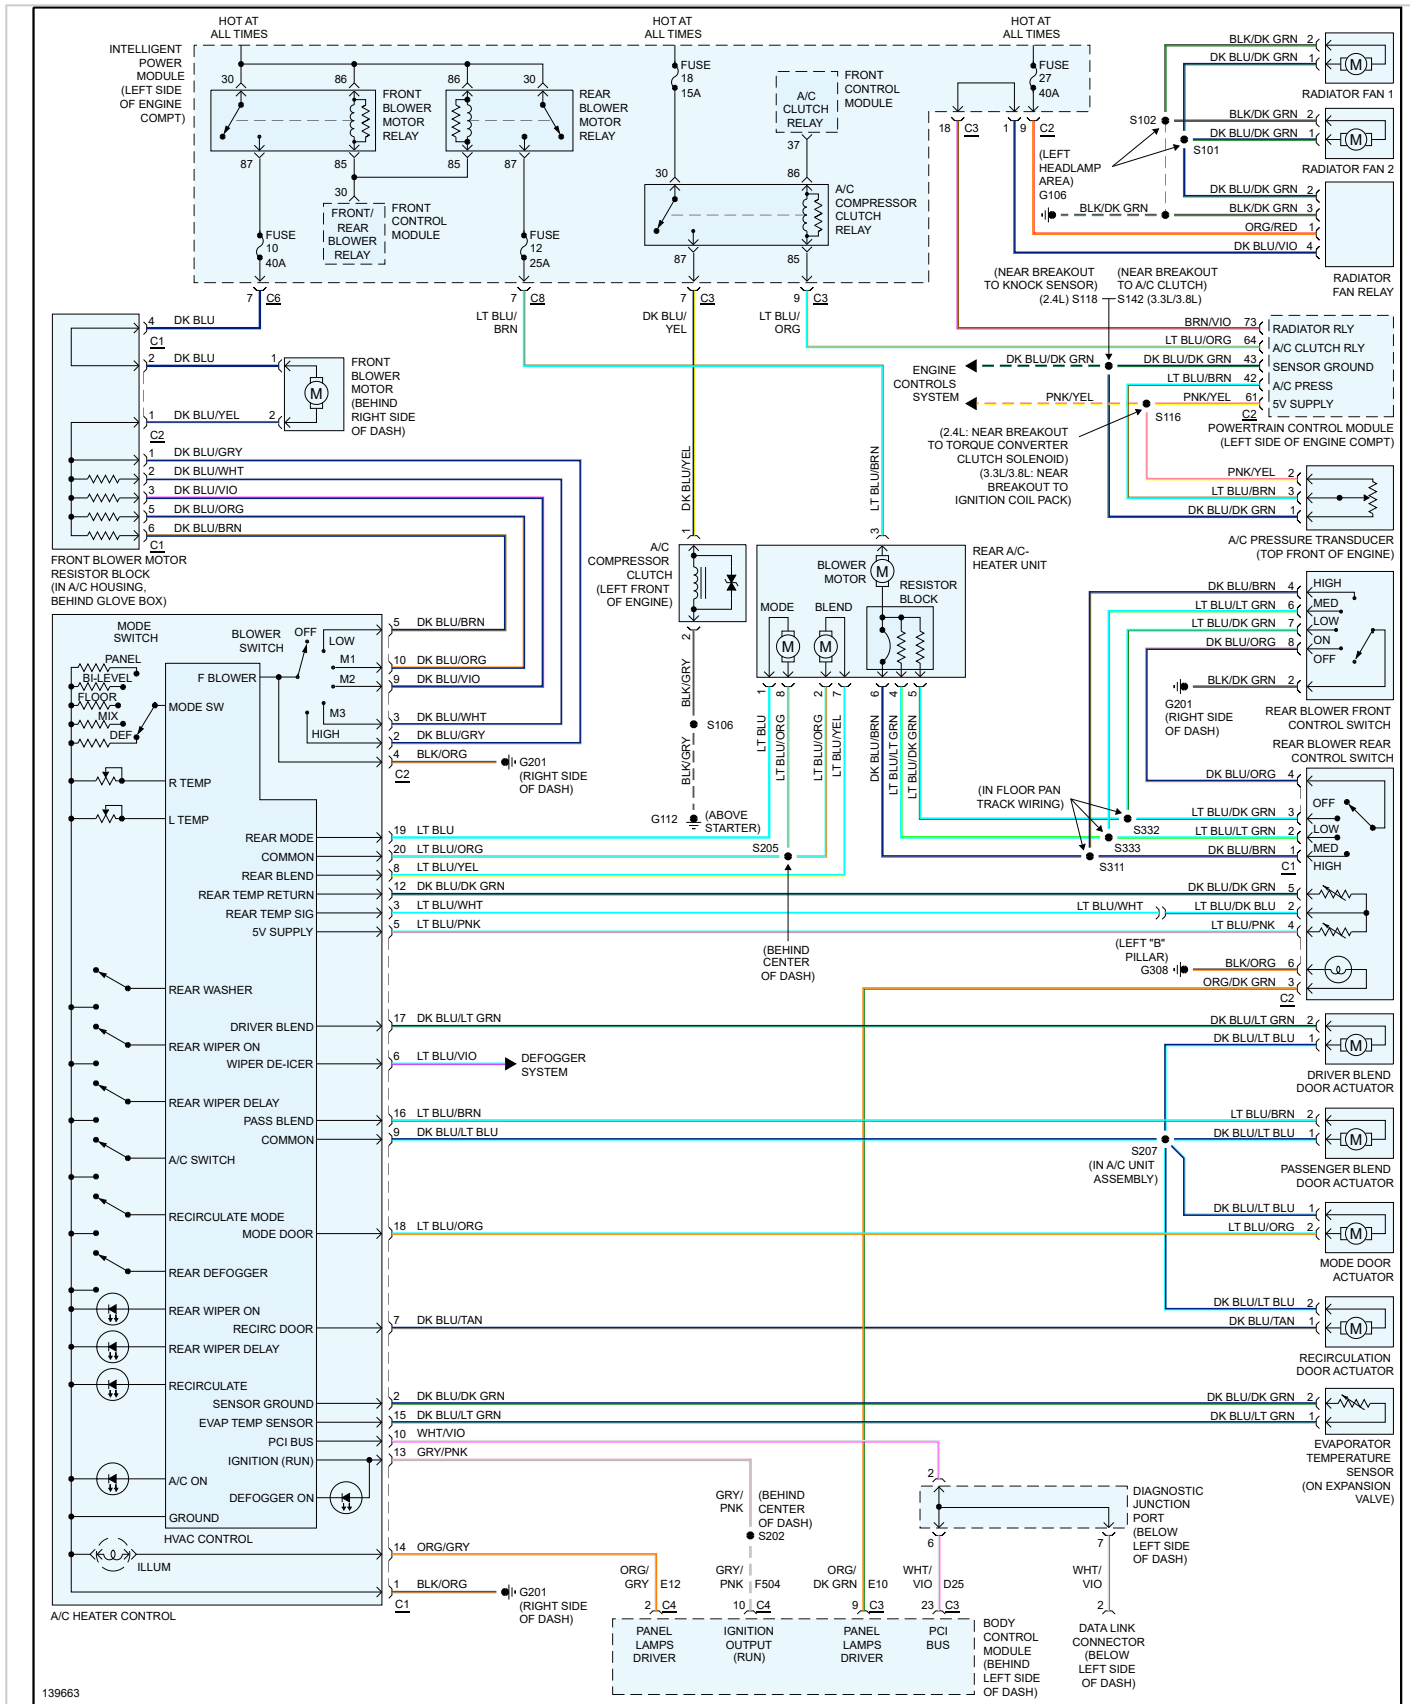

2001 Chrysler Truck Town & Country SWB FWD V6-3.8L VIN L

Vehicle > Heating and Air Conditioning > Diagrams > Electrical - Interactive Color (Non OE)

AIR CONDITIONING - MANUAL A/C CIRCUIT

Air Conditioning - Manual A/C Circuit

Interactive Color (Non OE) diagrams for model years 2001 and older use a universal ground location diagram. [Click here](#) for the diagram.

Page 1 of 1

139663