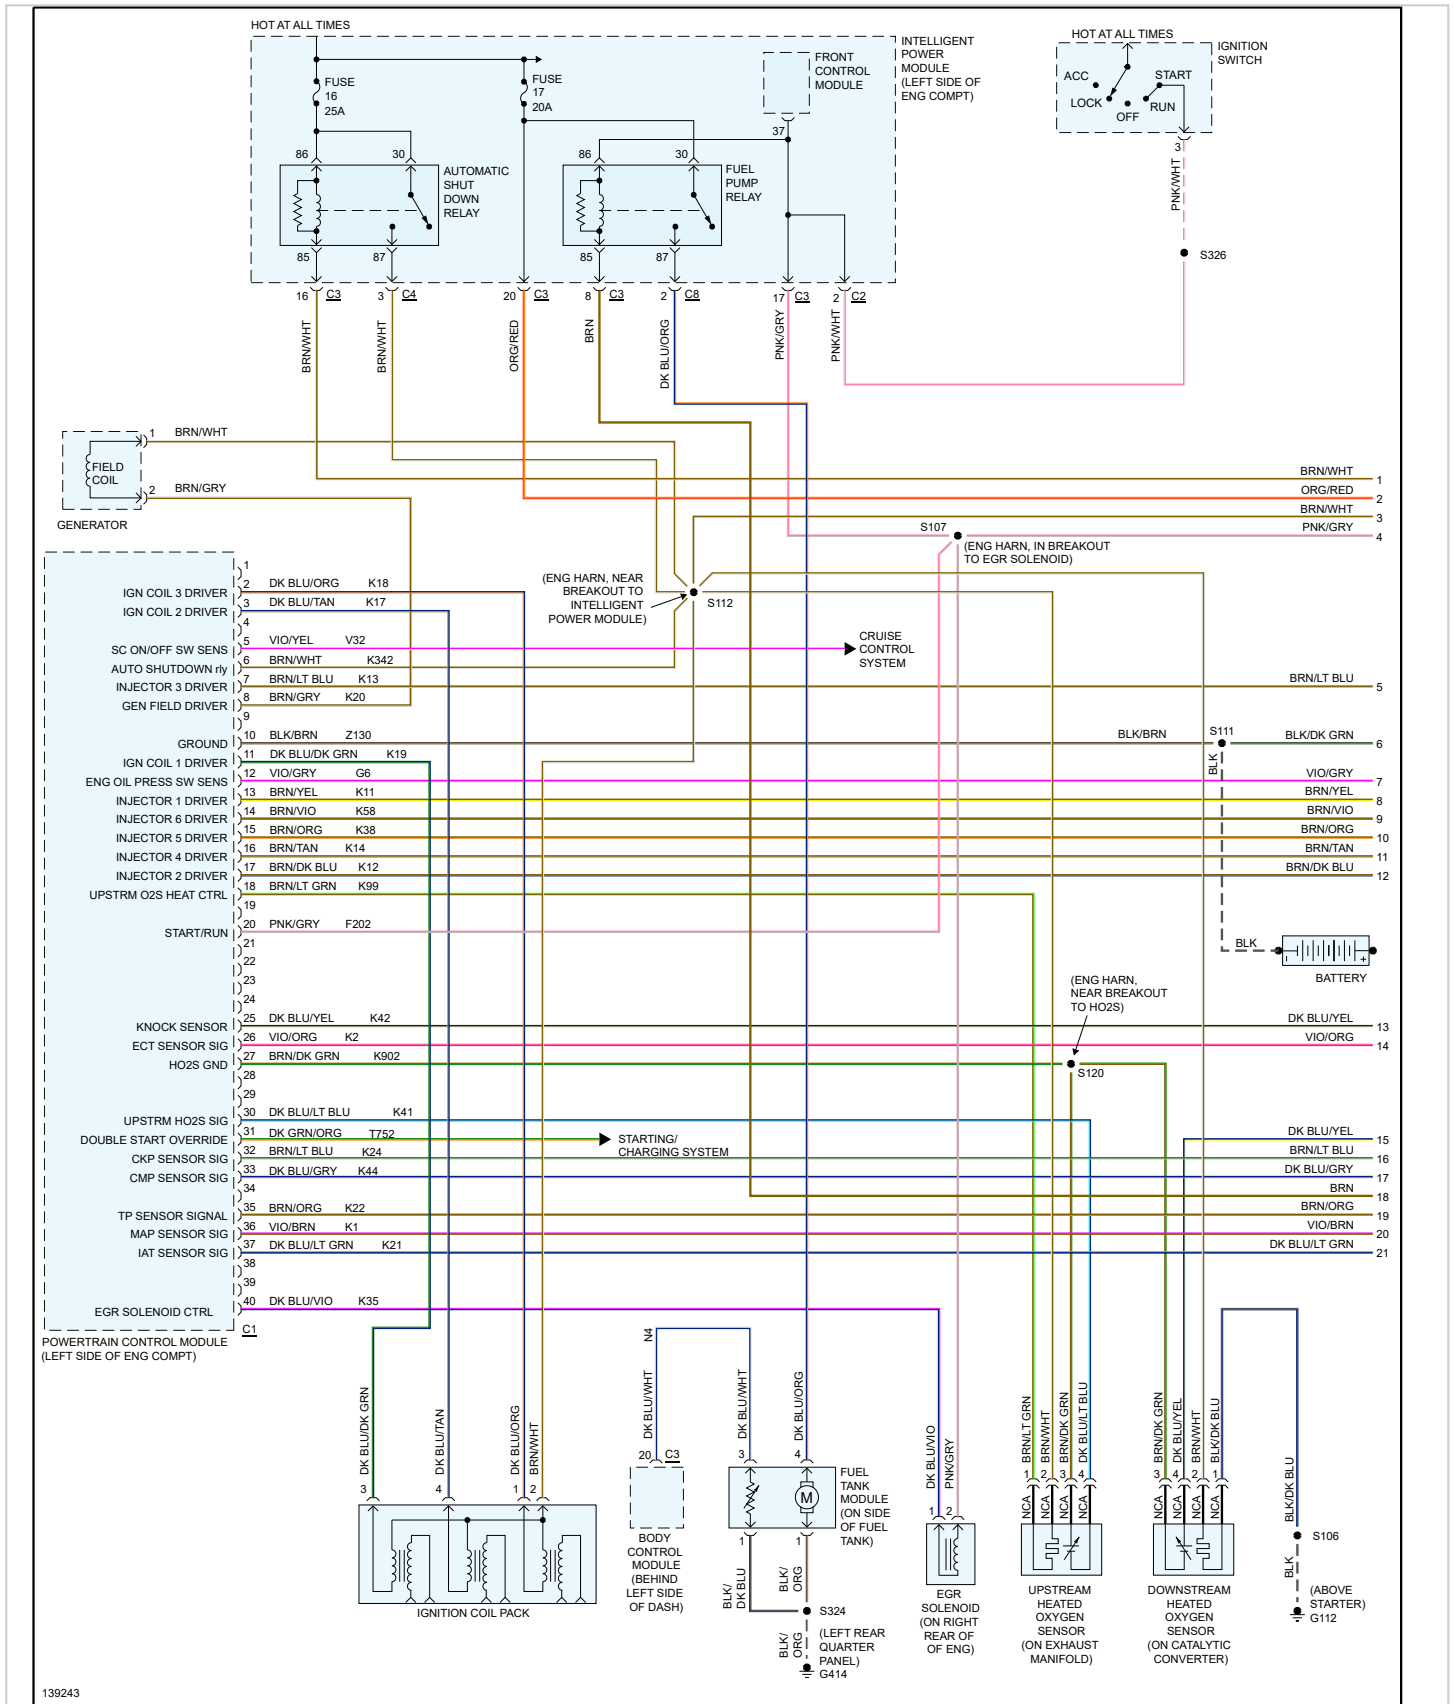

2001 Chrysler Truck Town & Country SWB FWD V6-3.8L VIN L

Vehicle > Powertrain Management > Diagrams > Electrical - Interactive Color (Non OE)

## ENGINE CONTROLS

### Engine Controls

---

Interactive Color (Non OE) diagrams for model years 2001 and older use a universal ground location diagram. [Click here](#) for the diagram.

**Page 1 of 3**

139245