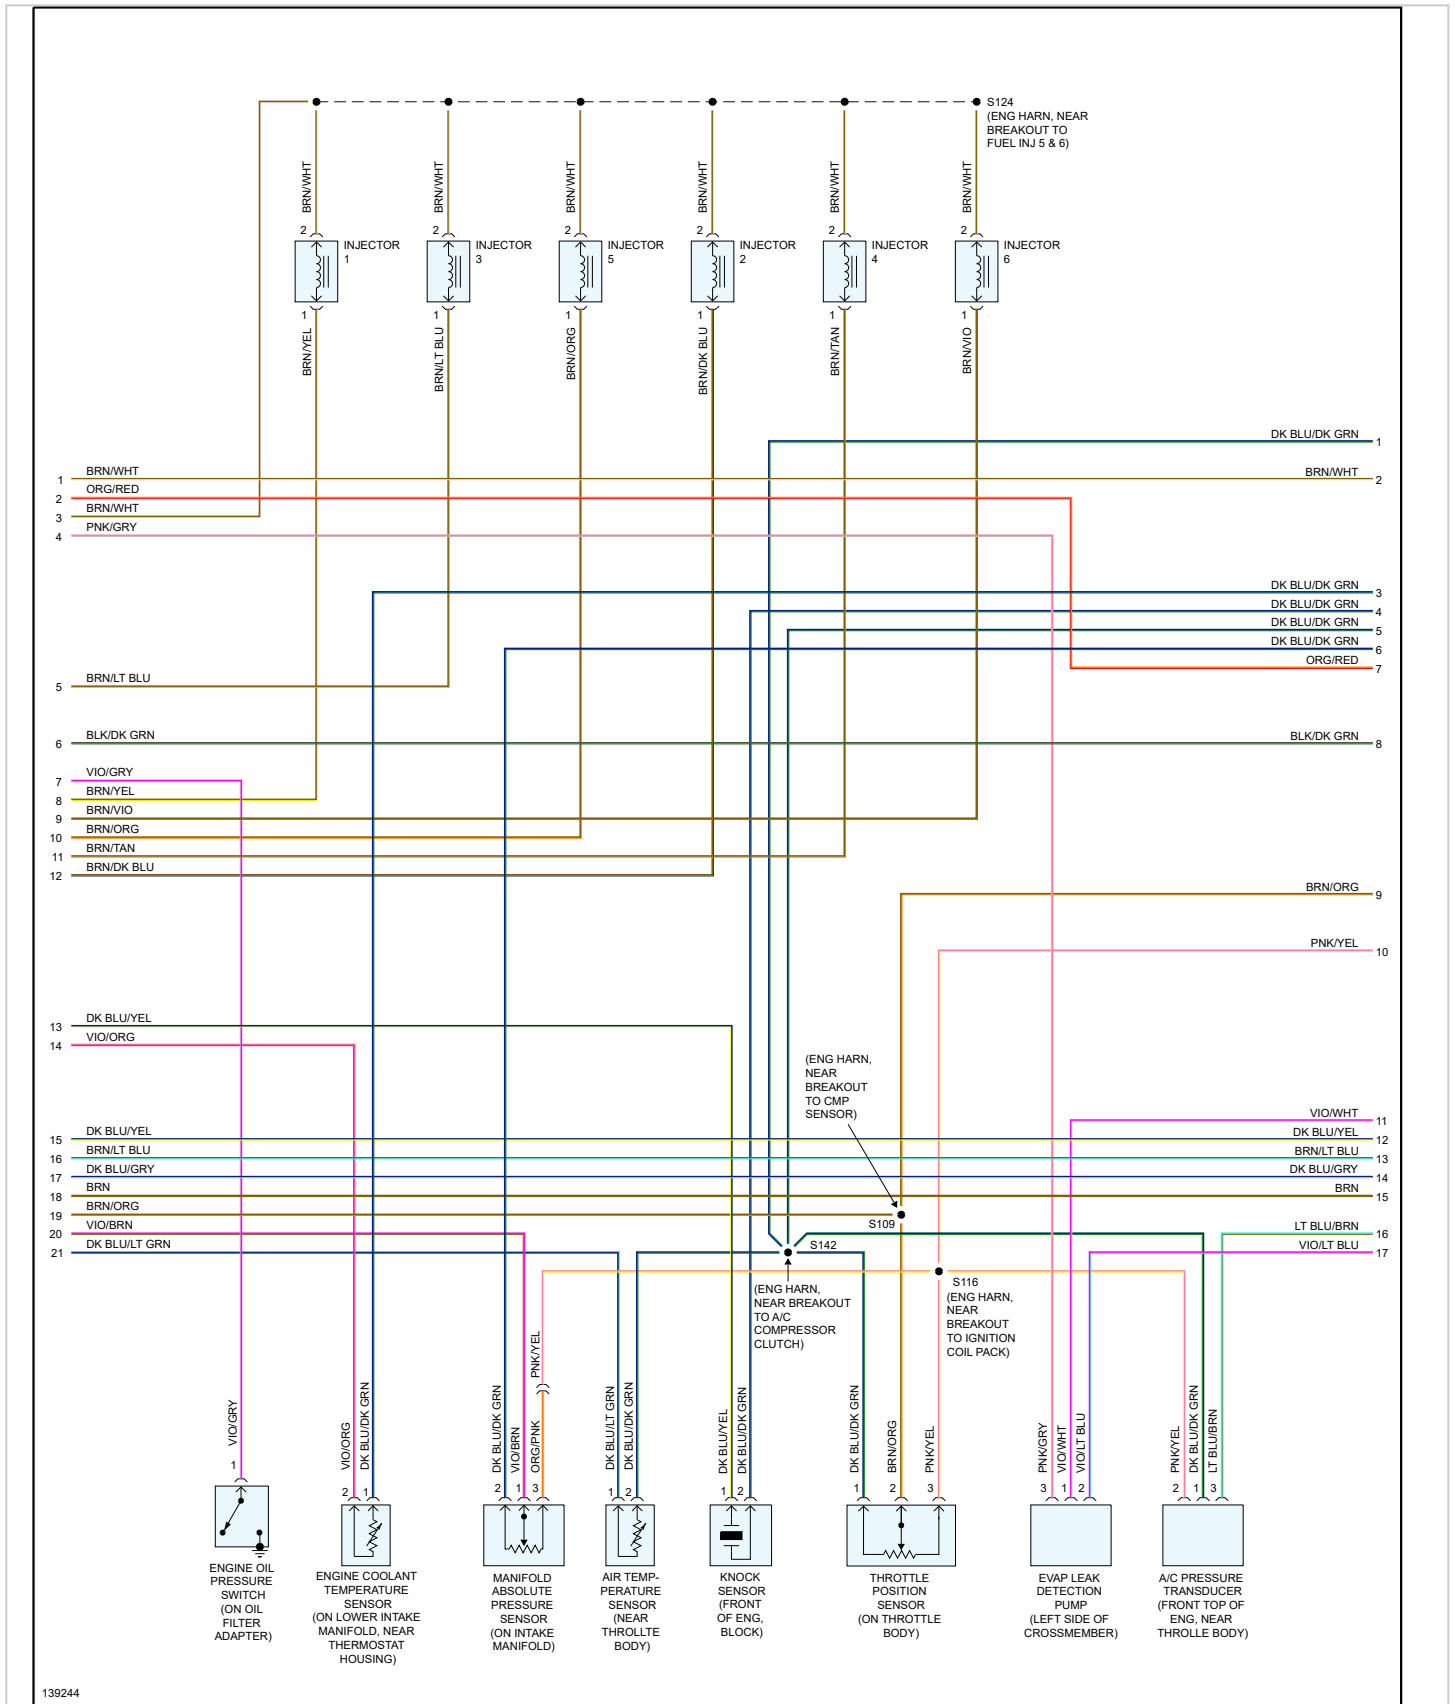

2001 Chrysler Truck Town & Country SWB FWD V6-3.8L VIN L

Vehicle > Powertrain Management > Diagrams > Electrical - Interactive Color (Non OE)

## ENGINE CONTROLS

### Engine Controls

---

Interactive Color (Non OE) diagrams for model years 2001 and older use a universal ground location diagram. [Click here](#) for the diagram.

**Page 1 of 3**

139245