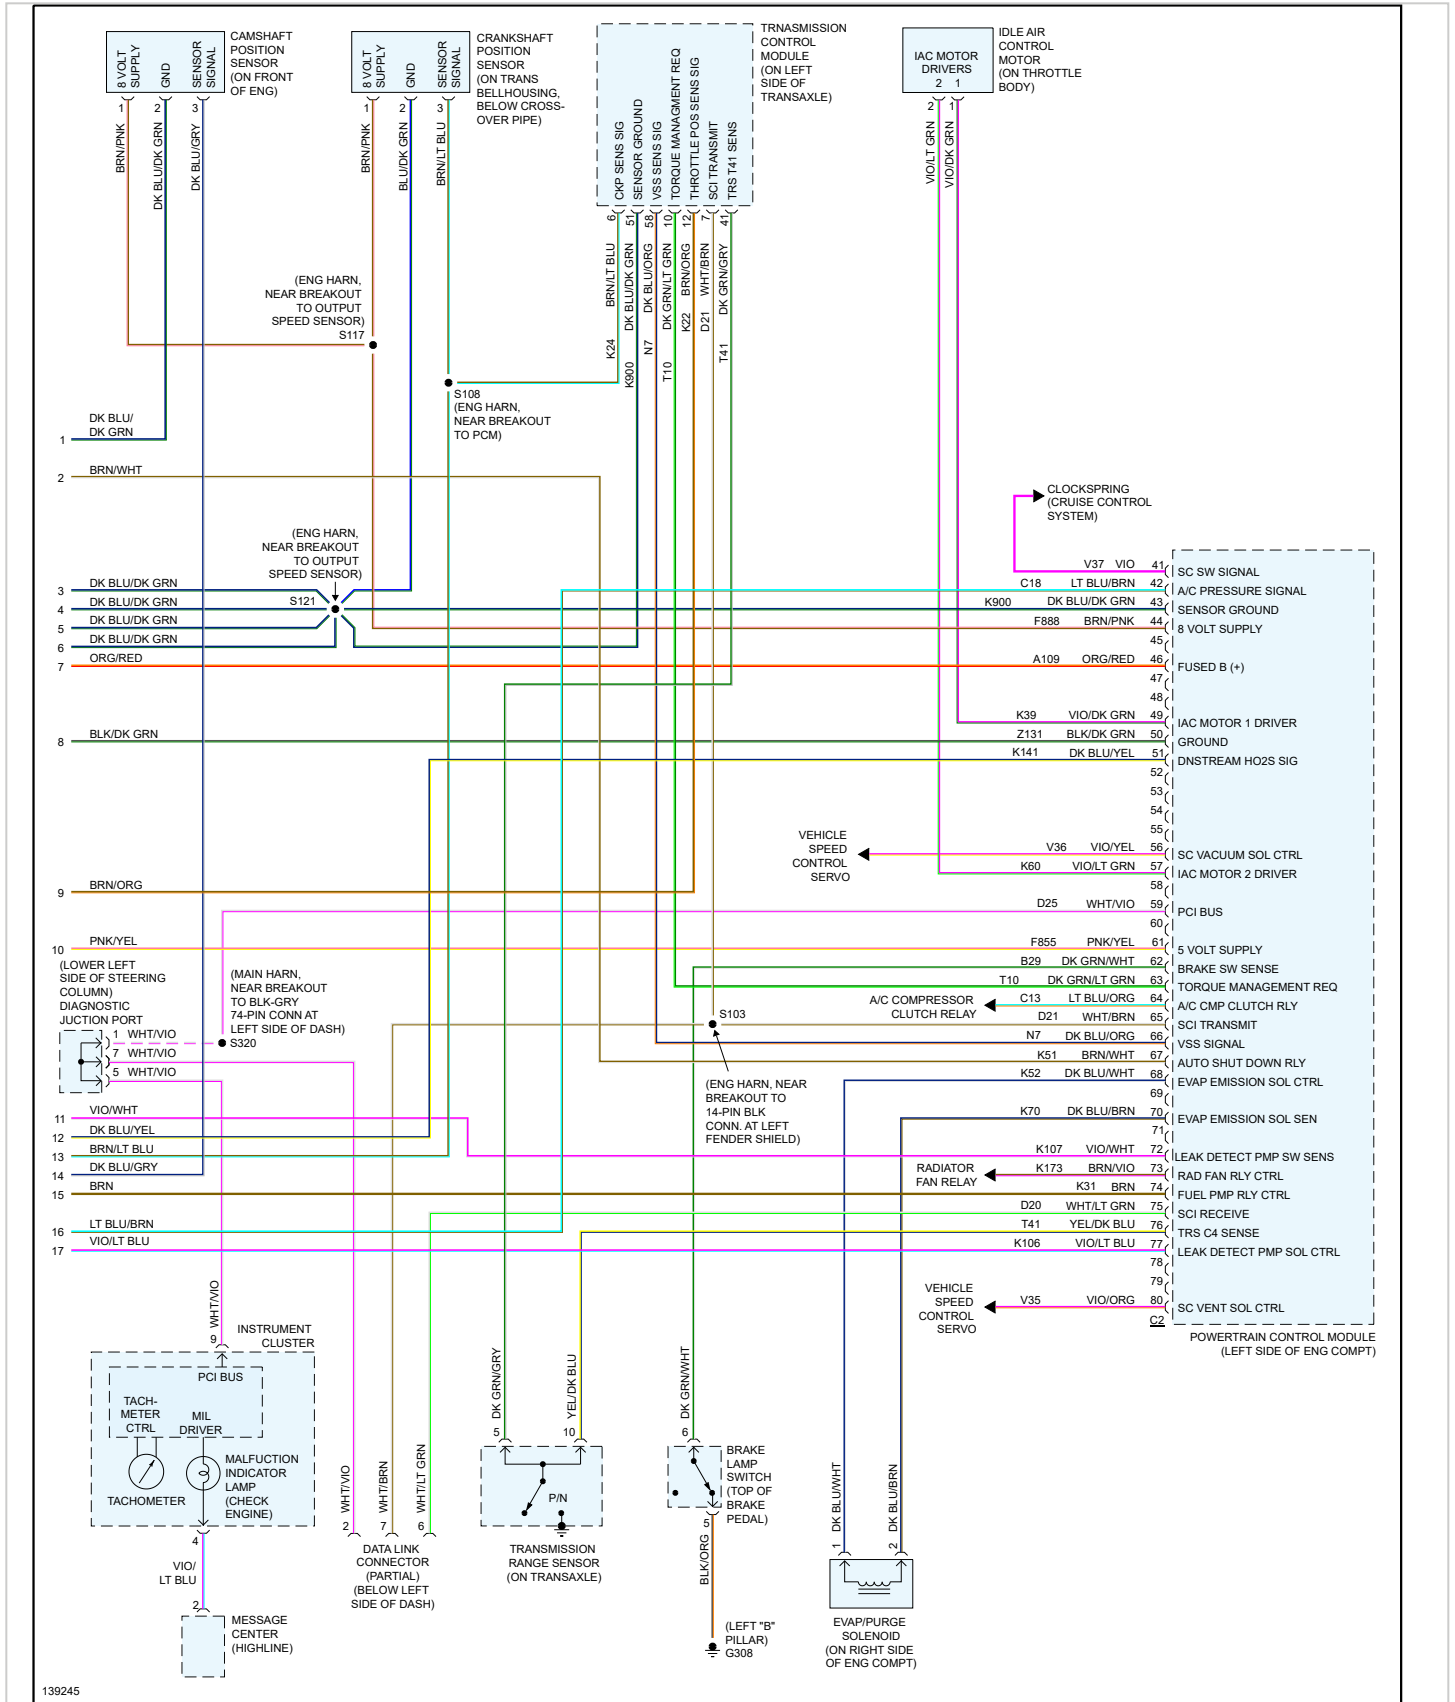

2001 Chrysler Truck Town & Country SWB FWD V6-3.8L VIN L

Vehicle > Powertrain Management > Diagrams > Electrical - Interactive Color (Non OE)

## ENGINE CONTROLS

### Engine Controls

---

Interactive Color (Non OE) diagrams for model years 2001 and older use a universal ground location diagram. [Click here](#) for the diagram.

**Page 1 of 3**

139245