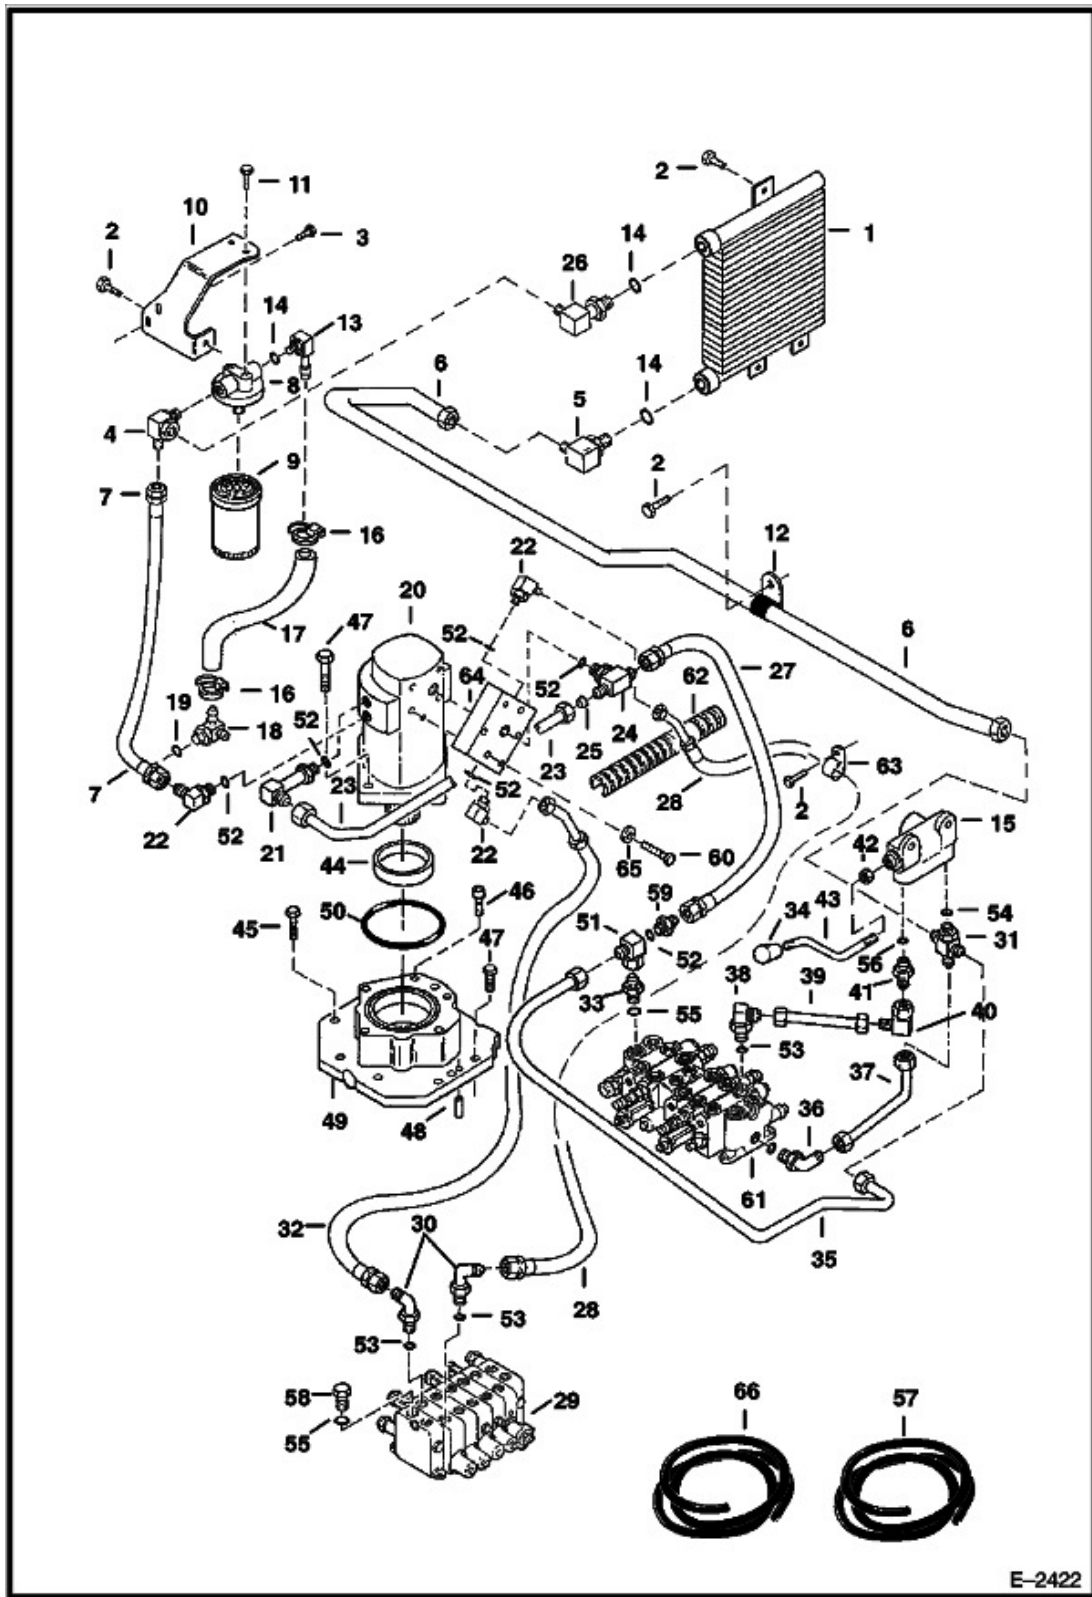

Title: Hydraulic Circuitry (Valve to Swing Motor to Selector Valve to Cooler to Filter)
(S/N 512913001 - 512915199)

Model Number: 331

Serial Number: 512913001 & Above, 516711001 & Above, 517711001 & Above

Ref.	Part Number	Description	S/N	Qty
1	6666610	EXCHANGER, OIL COOLER		1
2	26GM8016	SCREW		5
3	26GM8013	BOLT		2
4	6628814	FITTING, ELBOW, W/Ref. 14		1
5	17K10	FITTING, W/Ref. 14		1
6	6628554	TUBE		2
7	6805310	HOSE, Was 6628812, A		1
8	6654897	FILTER, Assy - W/Ref. 9		1
9	6653336	FILTER, OIL HYD		1
10	6596909	BRACKET		1
11	17C612	BOLT 5		2
12	30H57	CLAMP		1
13	1312337	ELBOW, W/Ref. 14		2
14	79K16	O RING 10		6
15	6660267	VALVE SEL, See Illustration, - Selector - Was 6668877, A		1
16	42H24	CLAMP-5		2
17		HOSE, HOSE, NLA - Order Ref. 57 - 16" (400 mm) long		1
18	6596791	FITTING, TEE, W/Ref. 19		1
19	79K20	O RING 10		1
20	6667882	MOTOR, DRIVE HYD, See Illustration, - Swing		1
21	6558510	ELBOW, W/Ref. 52		3
22	17K5	ELBOW, W/Ref. 52		2
23	6800305	TUBE		1
24	19K5	FITTING, W/Ref. 52		1

Ref.	Part Number	Description	S/N	Qty
25	6593801	ORIFICE, .065" (1,65 mm) - Was 6618286, B		1
26	6702096	ELBOW, W/Ref. 14		1
27	6587975	HOSE		1
28	6800325	HOSE		1
29	6670319	VALVE, CONTROL, See Illustration, - Control		1
30	17K6	ELBOW, W/Ref. 53		2
31	6628387	ADAPTER, W/Ref. 54		1
32	6800322	HOSE		1
33	6800567	ADAPTER, W/Ref. 55		1
34	6634534	KNOB		1
35	6628558	TUBE		1
36	17K8	FITTING, W/Ref. 56		1
37	6628552	TUBE		1
38	763818	ELBOW, W/Ref. 53		1
39	6628551	TUBE		1
40	6669333	ELBOW 90		1
41	15KB1012	FITTING, HYD CONNECTOR, W/Ref. 56 - Was 755055B, A		1
42	61D6	NUT 5		1
43	6628783	ROD		1
44	6513681	BUSHING		1
45	7CM1250	BOLT		4
46	3GM12100	BOLT		2
47	7CM1240	SCREW		6
48	20JM1025	DOWEL PIN, Incl. W/Ref. 49		1