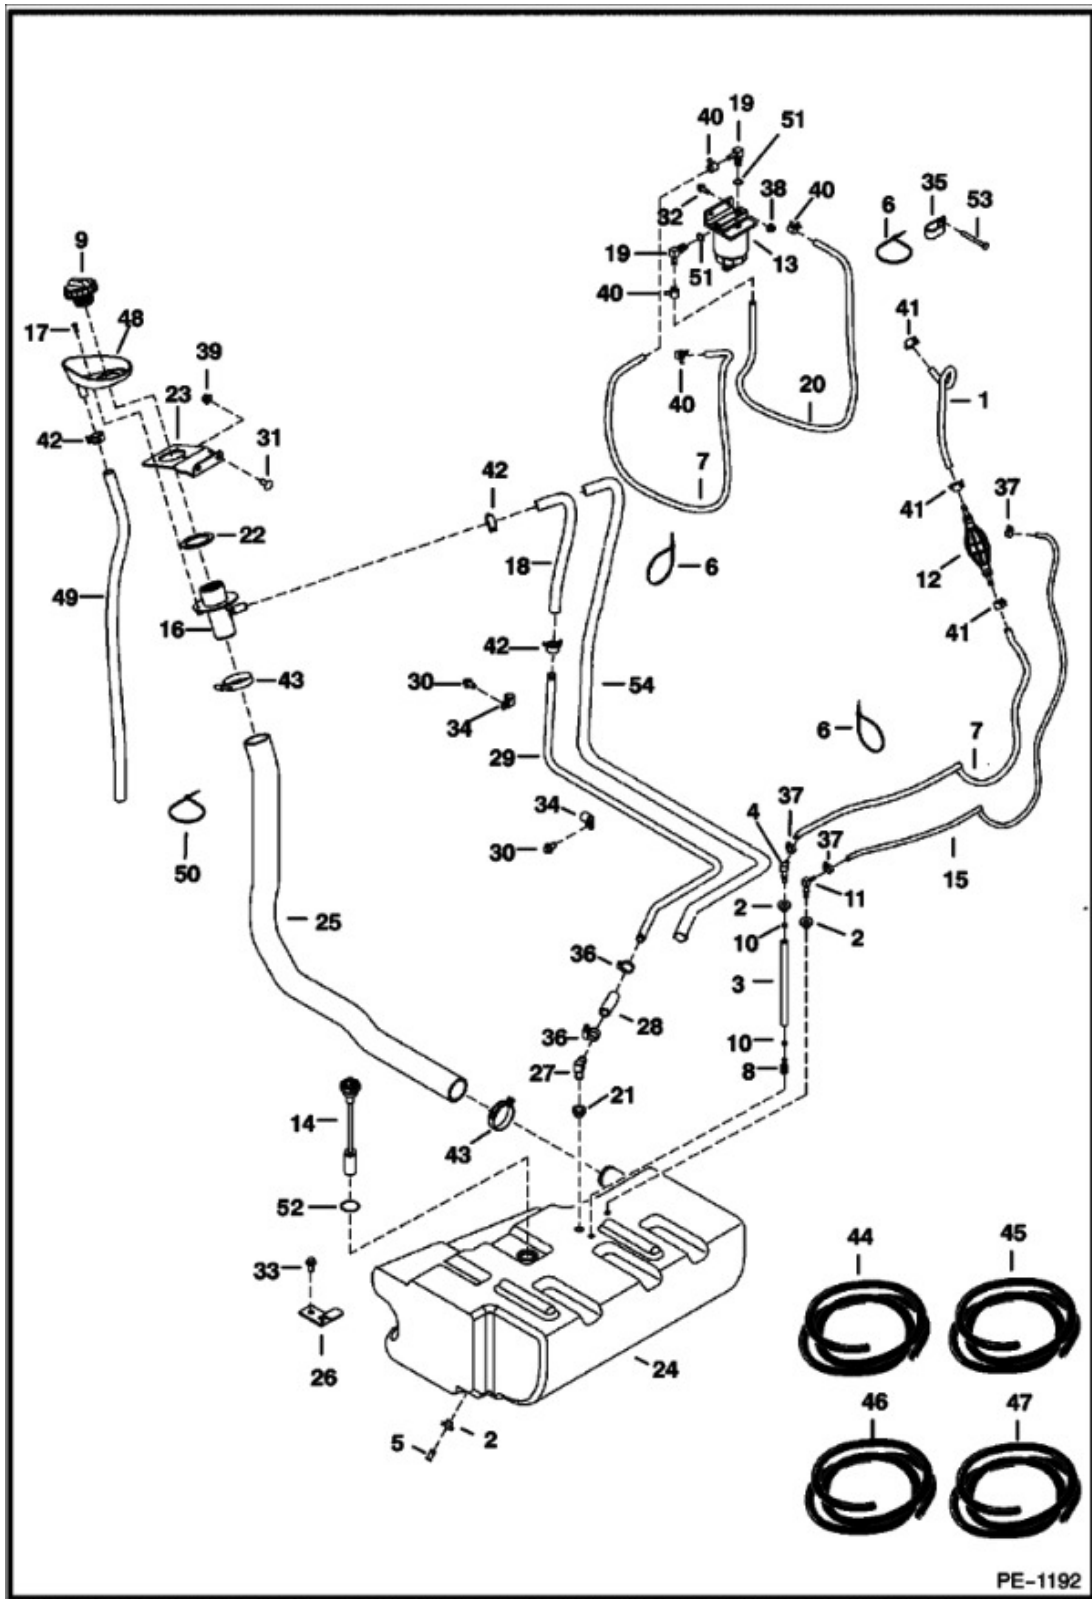

Title: Fuel System

Model 331

Number:

Serial Number: 232511001 & Above, 232611001 & Above, 232711001 & Above, 234811001 & Above

Title: Fuel System

Model 331

Number:

Serial Number: 232511001 & Above, 232611001 & Above, 232711001 & Above, 234811001 & Above

Ref.	Part Number	Description	S/N	Qty
1		HOSE, HOSE, NLA - Use 18" (457.2mm) of Ref. 44 - Was 6548762, A		1
2	6553411	BUSHING PRESS FIT, 0.38" ID		3
3	6576386	HOSE BULK		1
4	6598908	ELBOW BARBED, Was 6681492, B		1
5	6599645	PLUG, STEEL		1
6	6610510	STRAP, TIE 10		6
7		HOSE, HOSE, NLA - Use 51" (1295.4mm) of Ref. 44 - Was 6617739, A		2
8	6650239	SCREEN, FUEL PICKUP, fuel		1
9	6661114	CAP, DIESEL 1 PSI		1
10	6661213	RING, COMPRESSION		2
11	6666302	ELBOW BARBED, barbed - Was 7126672, B		1
12	6667170	PUMP, PRIMER HAND, 193 mm (7.6") long		1
13	6667353	FILTER FUEL ASSEMBLY, fuel		1
13	6667352	FILTER, FUEL W/SEPARATOR 12		1
13	6658180	PLUG, BLEED		1
14	7287030	SENSOR, FUEL, Was 7179838, A		1
15		HOSE, HOSE, NLA - Use 64" (1625.6mm) of Ref. 45 - Was 6701096, A		1
16	6701449	FLR.TUBE		1
17	6706517	SCREW 10		3
18		HOSE, HOSE, NLA - Use 16" (406.4mm) of Ref. 47 - Was 6709751, A	232514491 & Below, 232613286 & Below, 232711715 & Below	1
19	6715183	ELBOW 90 STRTHD TUBE, W/Ref. 51 - check boss face to determine correct replacement		2