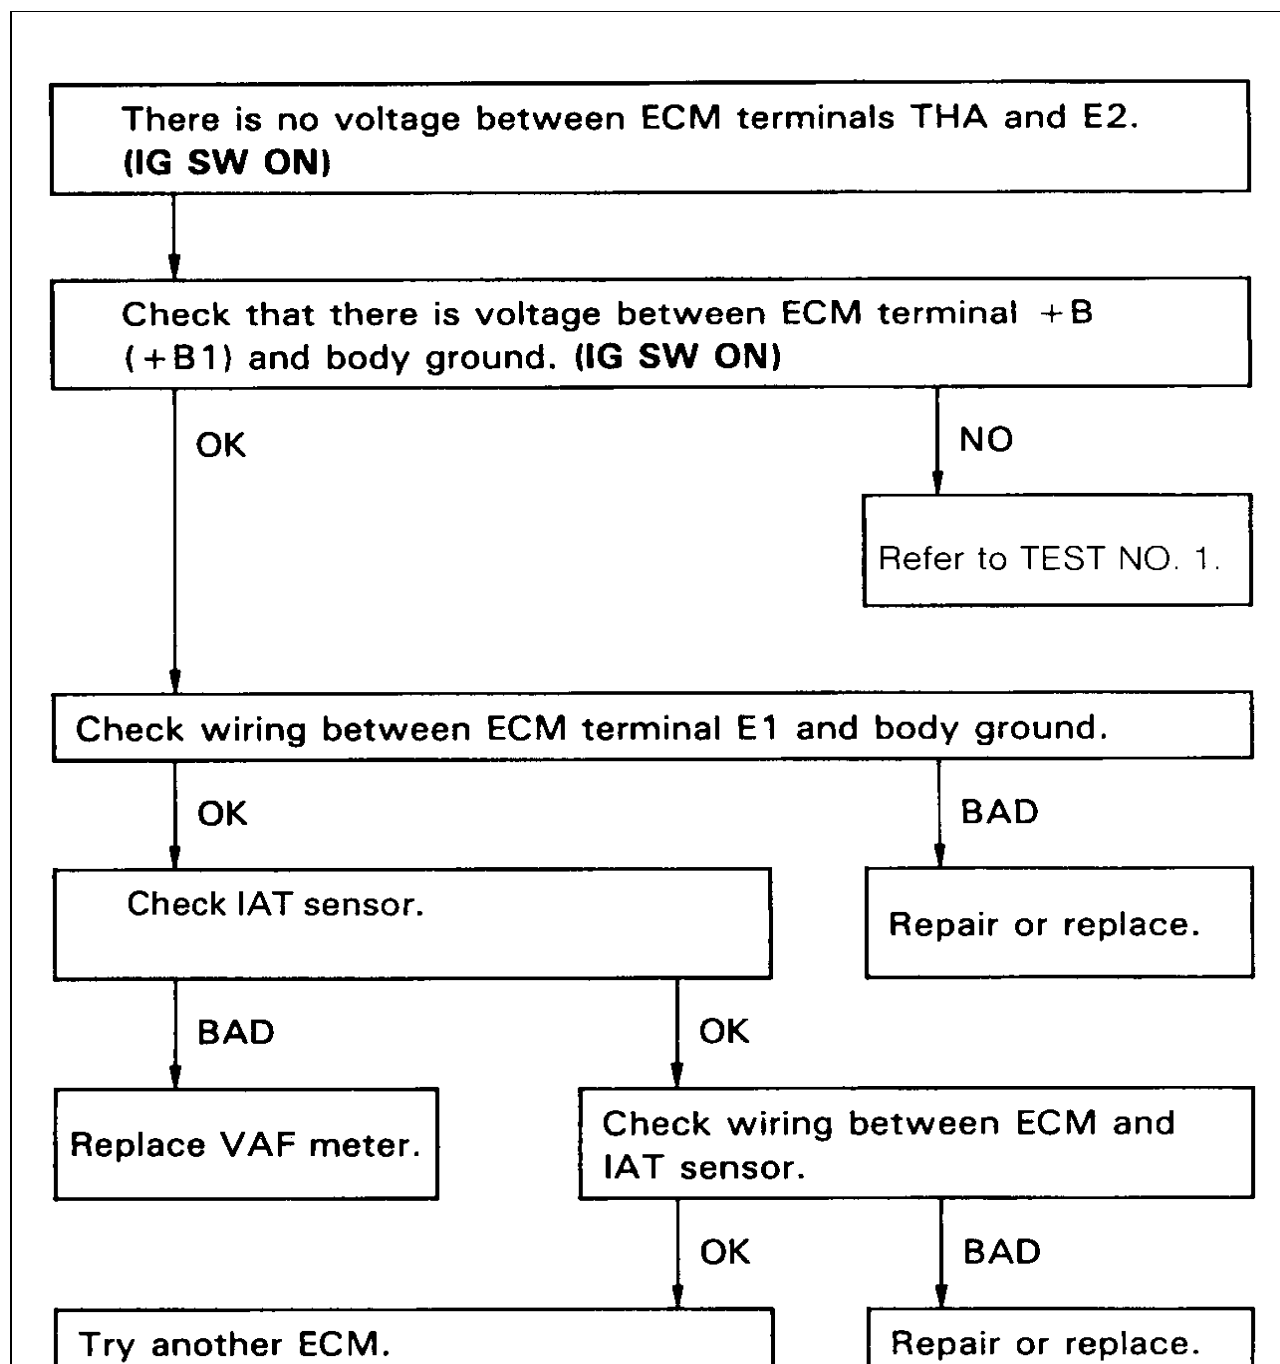

PRODEMAND

YMMS: 1994 [REDACTED]
 Engine: [REDACTED]
 VIN: [REDACTED]

Feb 18, 2022
 License:
 Odometer:

TROUBLE CODE CHARTS > DTC 24 - INTAKE AIR TEMPERATURE SENSOR SIGNAL

Fig 1: DTC 24 - Schematic

Courtesy of © TOYOTA, LICENSE AGREEMENT TMS1002

Fig 2: DTC 24 - Diagnostic Flowchart

Courtesy of © TOYOTA, LICENSE AGREEMENT TMS1002

Reprinted Under License from Toyota Motor Sales, U.S.A., Inc., License Agreement TMS1002