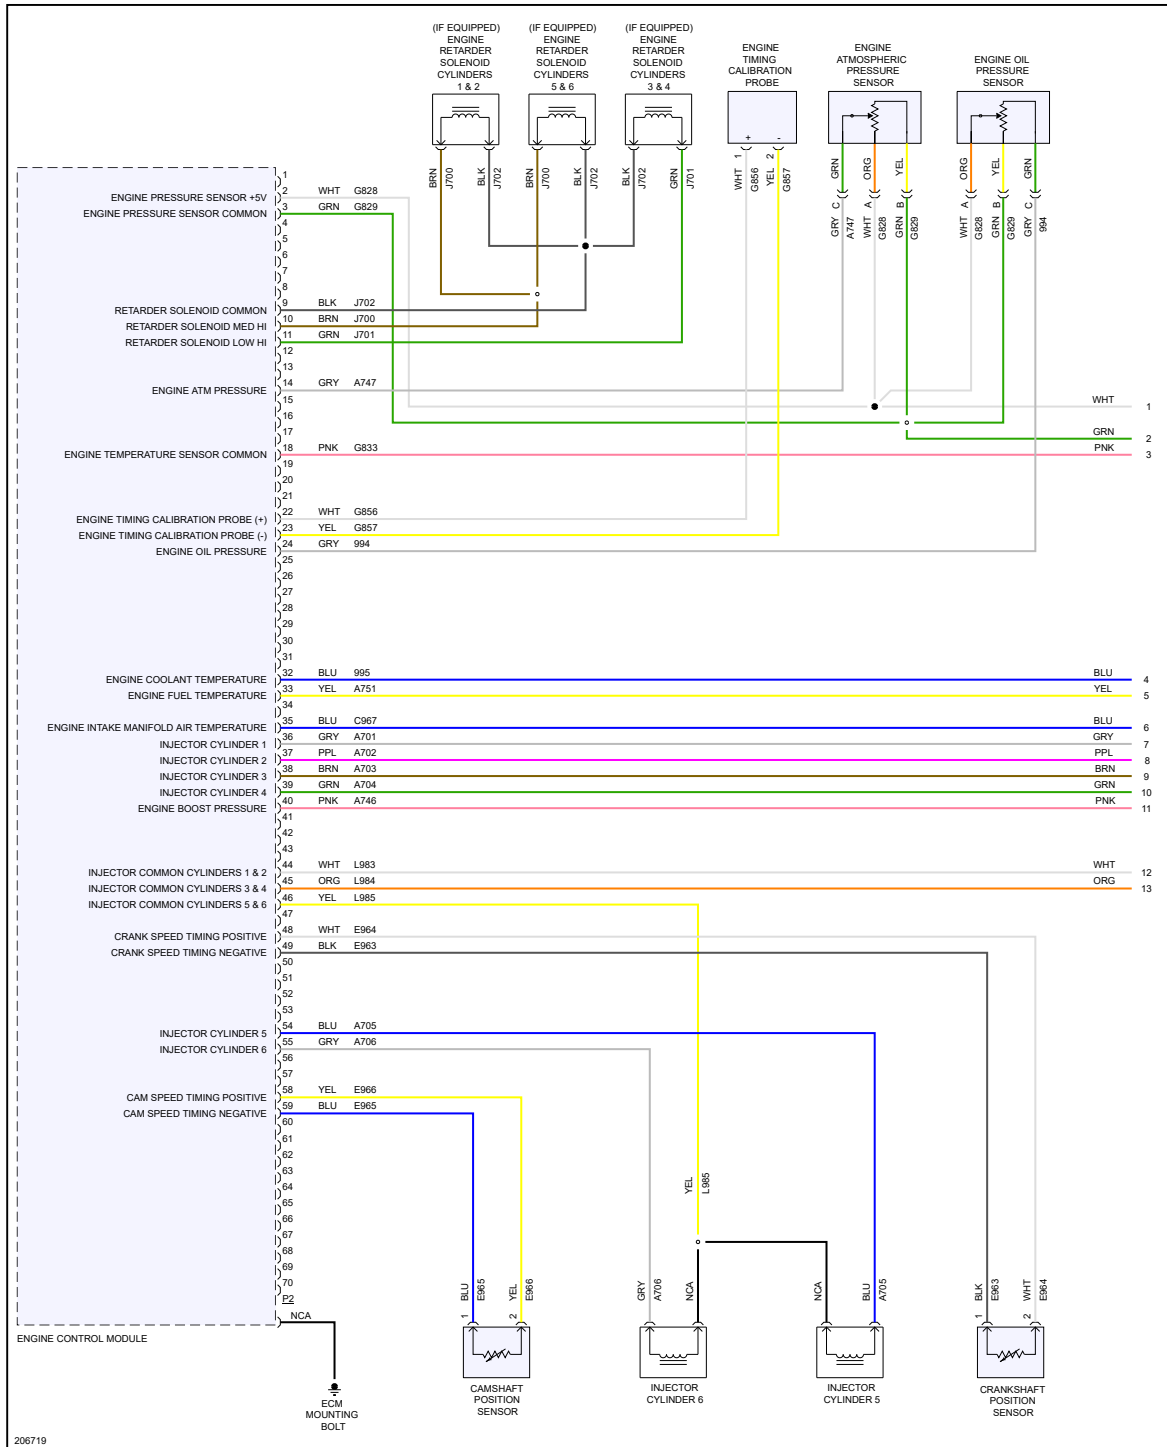

YMMS: 2002 Freightliner FLD Series - FLD-120
Engine: Caterpillar C-15 ADEM A3 6 CYL
VIN:

Aug 17, 2020
License:
Odometer:

CATERPILLAR C-15 6N21

For engine performance wiring diagrams, see ENGINE PERFORMANCE WIRING DIAGRAMS article.

Fig 1: Caterpillar Engine Performance Wiring Diagram (C-15 - 6N21 - 1 Of 2)

Fig 2: Caterpillar Engine Performance Wiring Diagram (C-15 - 6N21 - 2 Of 2)