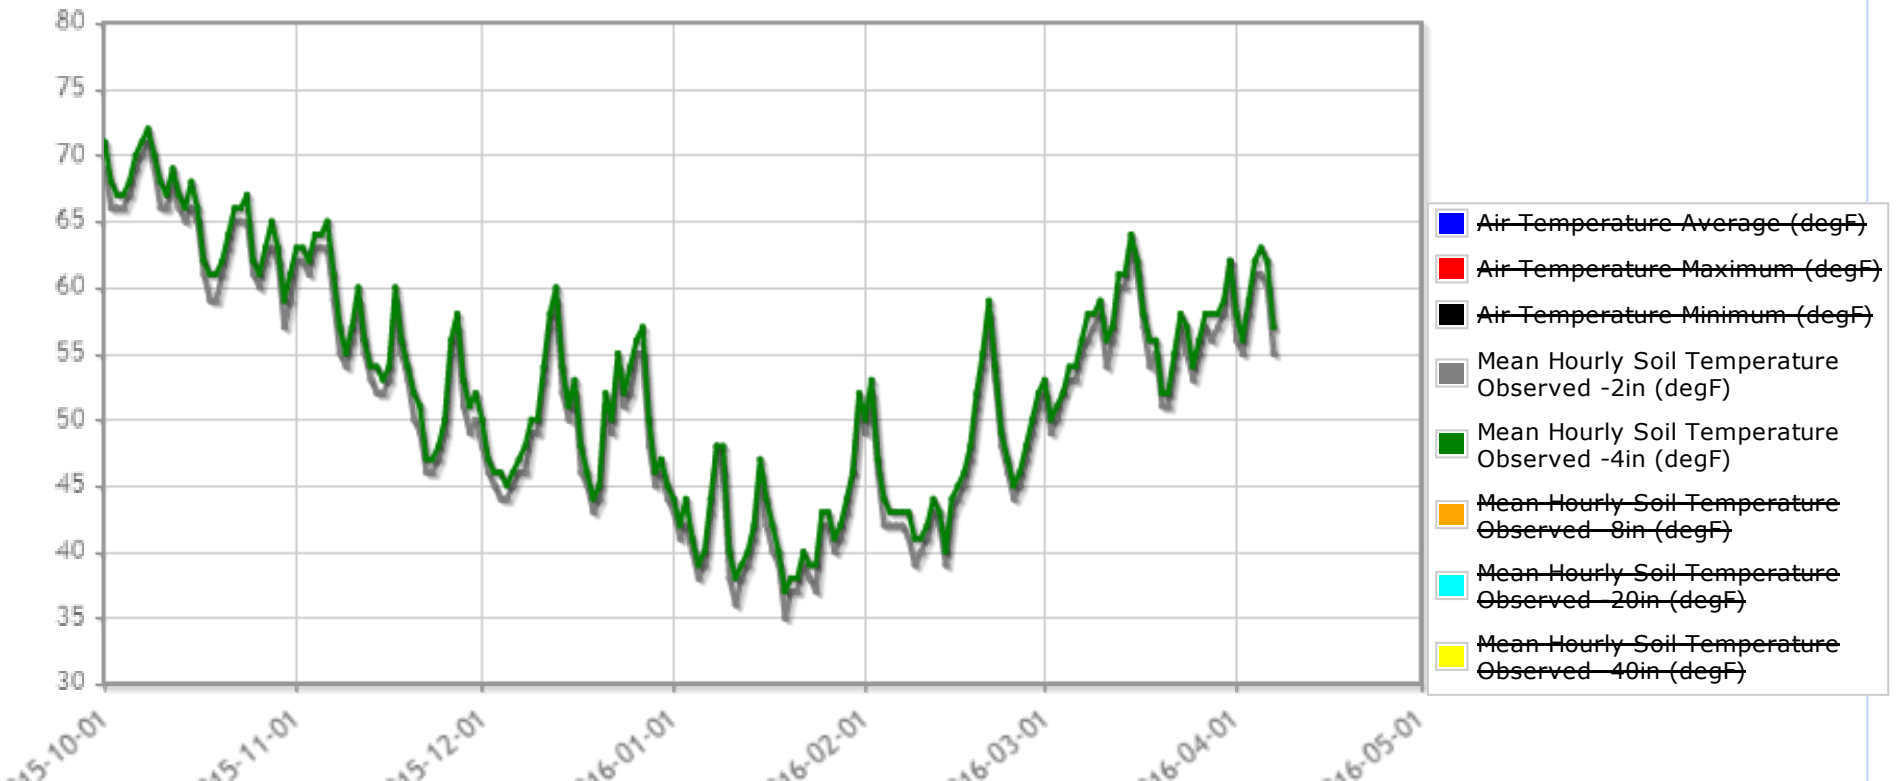

Report Generator 1.3

[Help and Tutorials](#)

[View Station Information](#)

Create/Modify Report

View Report

Output Format Layout Units Time Period Fit Chart To Screen

Chart Help

Uapb Point Remove (2090) Arkansas SCAN Site - 315 ft

20'

20'

20'

20'

20'

20'

20'

20'